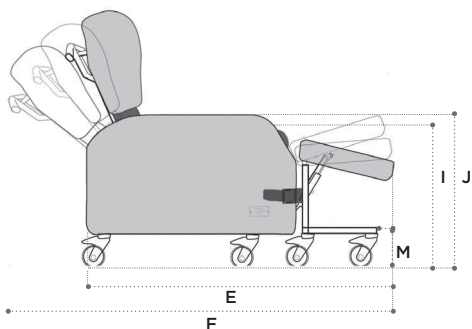

### Basic dimensions

<b>A</b>	Overall height	1135mm/45in
<b>B</b>	Back height	750mm/30in
<b>C</b>	Seat height	540mm/21in
<b>D</b>	Inside back width	505mm/20in
<b>E</b>	Overall length	1350mm/53in
<b>F</b>	Reclined length	1700mm/67in

### Recline and tilt angles

#### iii Leg rest angle

75° - 107°

32° range

#### iv Integrated tilt and recline

54° - 74°

20° range

Chair weight unloaded is 67 Kg/147.71 lb/10.56 Stone.  
Chair user weight limit is 159 Kg/364 lb/25 Stone