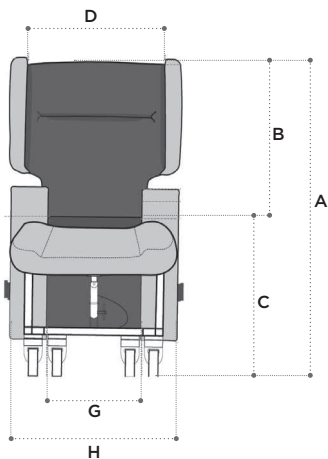

### Basic dimensions

<b>A</b>	Overall height	1135mm/45in
<b>B</b>	Back height	750mm/30in
<b>C</b>	Seat height	540mm/21in
<b>D</b>	Inside back width	505mm/20in
<b>E</b>	Overall length	1350mm/53in
<b>F</b>	Reclined length	1700mm/67in

### Available seat and overall widths

<b>G (Seat width)</b>	<b>H (Overall width)</b>
380mm/15in	635mm/25in*
450mm/18in	690mm/27in*
500mm/20in	690mm/27in*
550mm/22in	740mm/29in*
600mm/24in	790mm/31in*

\* Dimension includes legrest belt. Deduct 35mm/1.5in if belt is not used.

### Seat depth

<b>K</b>	480mm/19in
----------	------------

### Leg rest length

<b>L</b>	420mm/16.5in
----------	--------------