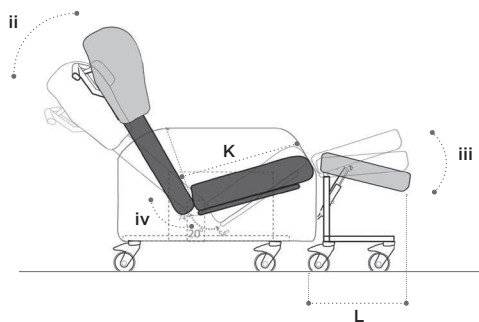

### Recline and tilt angles

#### ii Back angle recline

110° - 140°

30° range

#### iii Leg rest angle

75° - 107°

32° range

#### iv Integrated tilt and recline

54° - 74°

20° range

Chair weight unloaded is 67 Kg/147.71 lb/10.56 Stone.  
Chair user weight limit is 159 Kg/364 lb/25 Stone