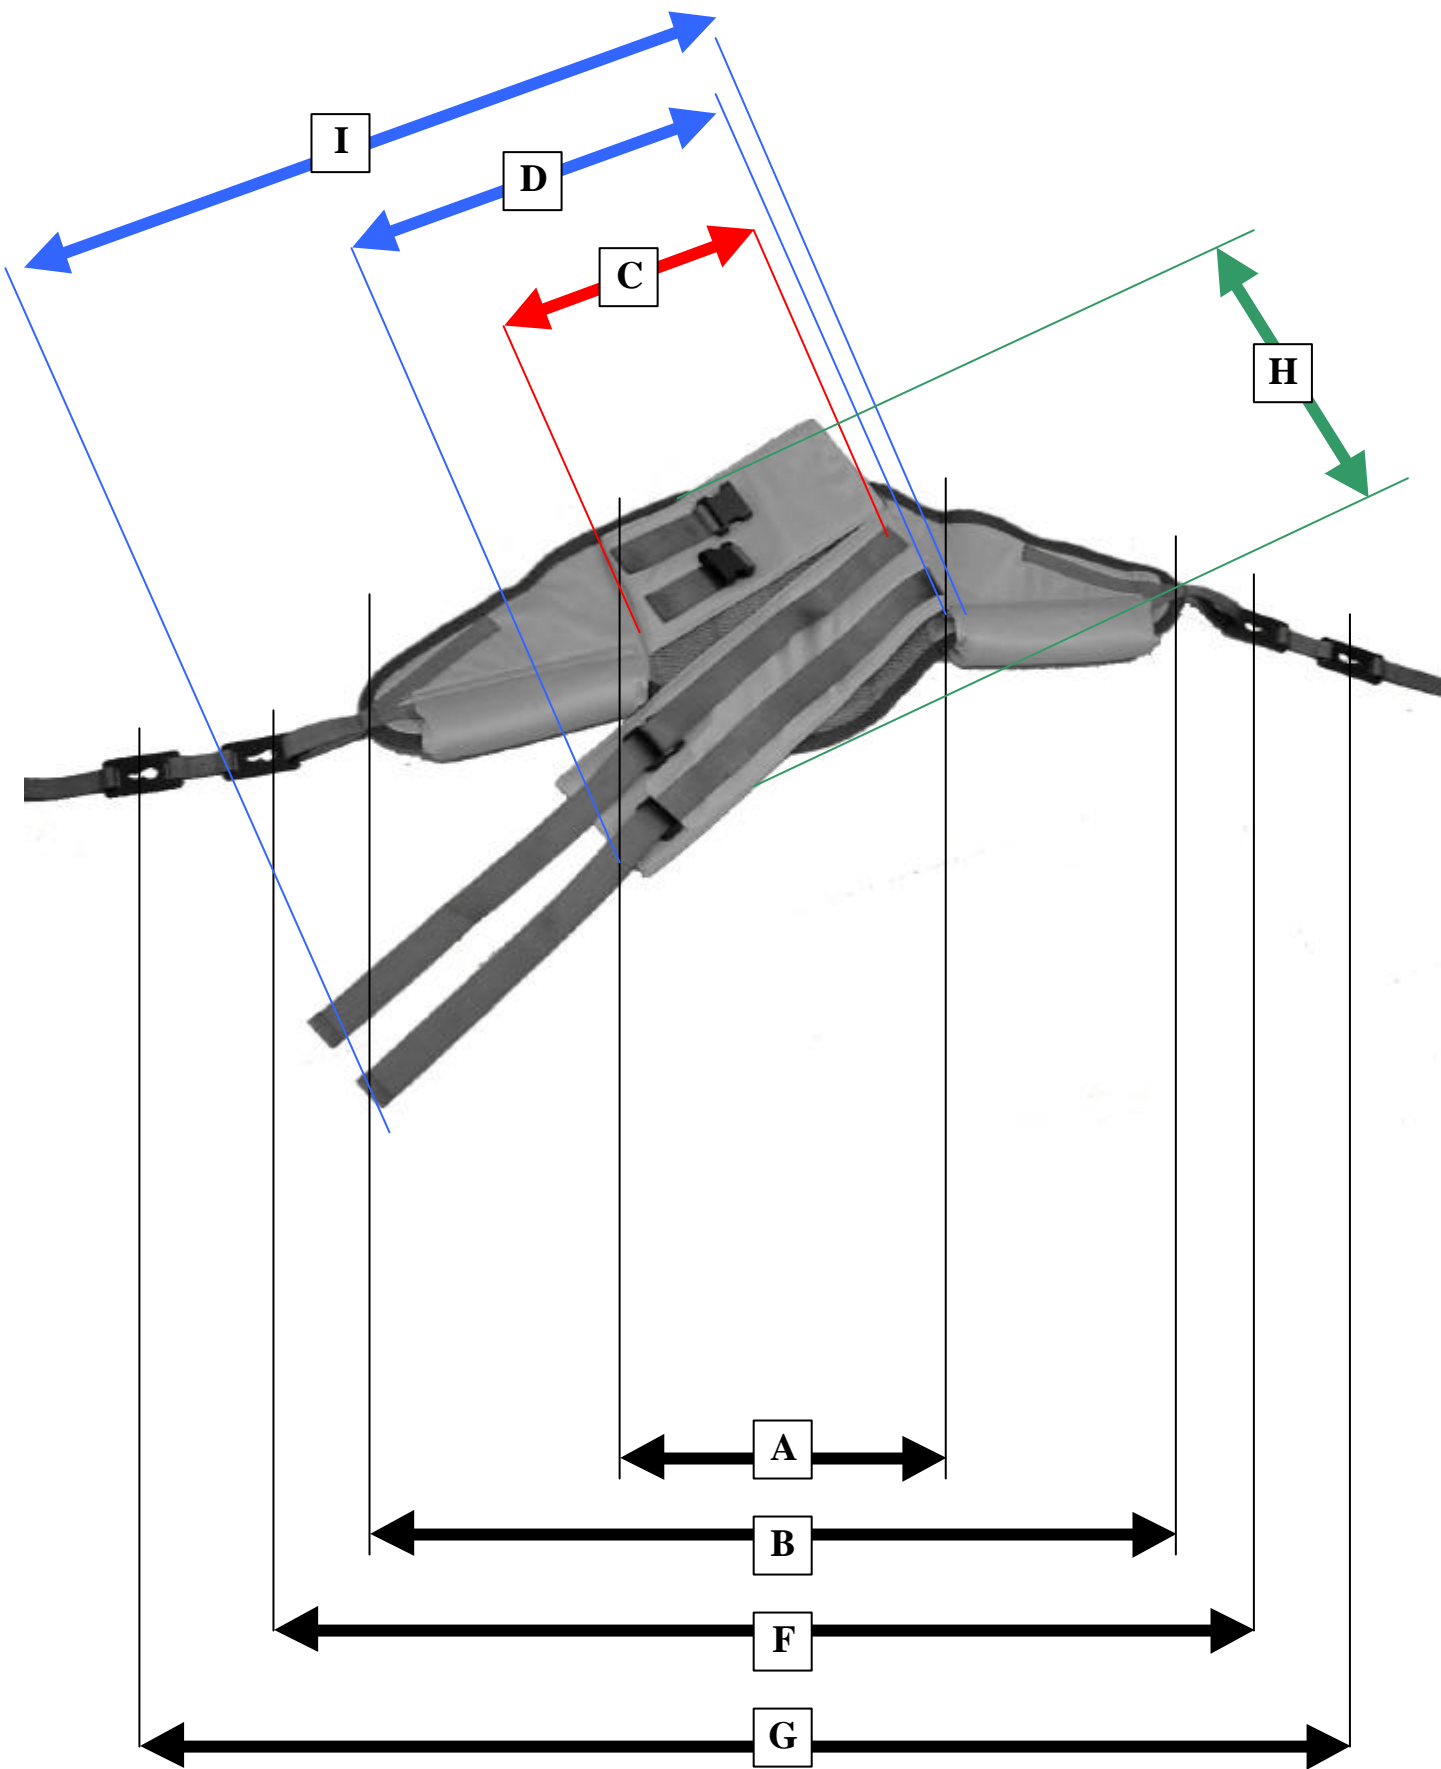

Sizes of Sara 3000 active slings , figure 1

Sizes of Sara 3000 active slings in centimeters
--

SIZE	COMMENTS	TSS.502	TSS.501	TSS.500	TSS.511
A	width anti slip backsupport	16,9	13,8	10,6	15,0
B	width polstered back part	49,6	39,4	34,6	38,6
C	length chest fixation right	24,4	18,9	14,6	18,9
D	length chest fixation left	20,5	14,2	10,6	14,6
E*	<i>circumference chest fixation</i>	56,7	46,1	37,4	46,1
F	length from clips to clips 1	55,9	43,3	38,6	42,5
G	length from clips to clips 2	64,6	47,2	42,5	46,5
H	height anti slip backsupport	15,4	14,6	11,8	13,4
I	length adjustable strap	39,4	35,4	28,3	35,4

E* These numbers are averages as the chest fixation belt can be adjusted and a number of lengths are possible. E is not shown on the above figure 1.

For the TSS.511, the length of the supporting and polstered leg part is 28,3 inches, measured from the top seam of the backsupport. The length including the strap with clips is 55,1 inches.