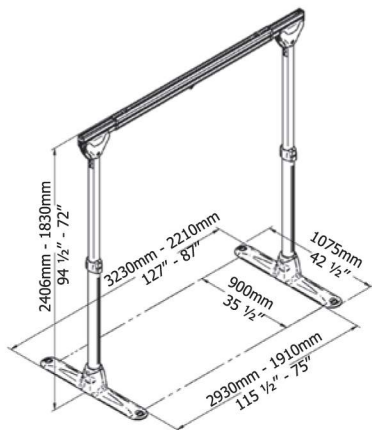

Free standing system for portable ceiling lifts

Easytrack FS

The Easytrack FS is a freestanding, versatile solution for all types of point-to-point transfers - wheelchair to bed, bed to chair, even in the bathroom, anywhere there is a lift and transfer need.

The Easytrack FS has a safe working capacity of 440 lb (200 kg). That's exceptional for a portable product making it suitable for use in almost any home. This equipment was designed to allow those with a mobility impairment to continue to live at home and enjoy normal activities.