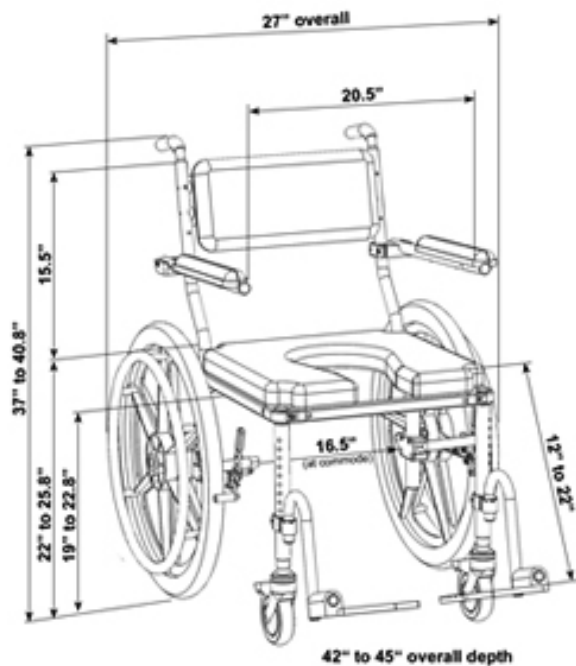

multiCHAIR 4224