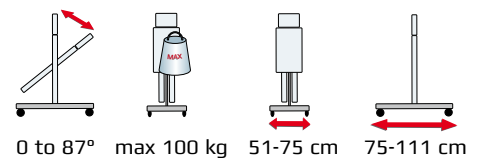

The Caribou is a new standing frame. The frame supports the prone or supine position. The Caribou can move from a horizontal to a vertical position and is designed to assist standing in people with a wide range of conditions, including spasticity, contractures and circulatory problems.

The Caribou is built with a base board. A series of optional top supports are available to provide the optimum freedom of movement. A wide range of accessories are also available to meet the specific needs of the user.

The Caribou is available in four sizes and suitable for children between the ages of 1-18.