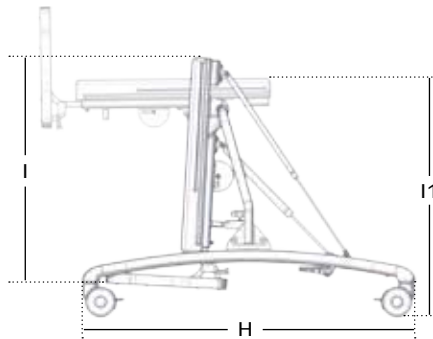

caribou

R82

caribou[™]

Vertical-horizontal tilt

The Caribou tilts from vertical to horizontal. The horizontal position makes it easier for the carer and less stressful for the user to be placed into position.

Castors with locks

Secure the Caribou for safe transfers.

The Caribou is a new standing frame. The frame supports the prone or supine position. The Caribou can move from a horizontal to a vertical position and is designed to assist standing in people with a wide range of conditions, including spasticity, contractures and circulatory problems.

Strap for pommel

Knee support, fixed

Knee support, swing away

Formed foot plates, set

Heel support for parted foot support, set

Tray with bowl and cover

Arm rests for tray

Toybar for tray

Grip handle for tray

Measurements

	Size 1 cm (inch)	Size 2 cm (inch)	Size 3 cm (inch)	Size 4 cm (inch)
Frame width (G)	51 (20")	57 (22½")	65 (25¼")	75 (29¼")
Frame length (H)	75 (29¼")	92 (36")	111 (43¼")	111 (43¼")
Height, vertical (I)	46-57 (18-22½")	53-64 (20¾-25¼")	68-79 (26¾-31")	88-99 (34¾-39")
Height, horizontal (I1)	70 (27½")	70 (27½")	80 (31½")	80 (31½")
Height from floor to frame	17 (6¾")	18 (7")	18 (7")	18 (7")
Basis plate width, top-bottom	25-32 (9¾-12½")	30-38 (11¾-15")	35-46 (13¾-18")	40-55 (15¾-21¾")
Basis plate height	43 (17")	50 (19¾")	65 (25½")	85 (33½")
Angling	0-87°	0-87°	0-87°	0-87°
Foot plate angling	-10 to 10°	-10 to 10°	-10 to 10°	-10 to 10°
Weight wo/ power	20.5 kg (45.2lb)	24 kg (53lb)	30.5 kg (67.2lb)	35 kg (77.2lb)
Weight w/ power	22.5 kg (49.6lb)	25.5kg (56.2lb)	32.5 kg (71.7lb)	37 kg (81.6 lb)
Max. load	40 kg (88.2lb)	60 kg (132.2lb)	80 kg (176.4lb)	100 kg (220.5lb)