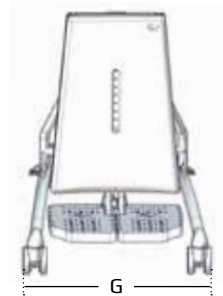

caribou

R82

caribou[™]

Vertical-horizontal tilt

The Caribou tilts from vertical to horizontal. The horizontal position makes it easier for the carer and less stressful for the user to be placed into position.

Castors with locks

Secure the Caribou for safe transfers.

The Caribou is a new standing frame. The frame supports the prone or supine position. The Caribou can move from a horizontal to a vertical position and is designed to assist standing in people with a wide range of conditions, including spasticity, contractures and circulatory problems.

Strap for pommel

Knee support, fixed

Knee support, swing away

Formed foot plates, set

Heel support for parted foot support, set

Tray with bowl and cover

Arm rests for tray

Toybar for tray

Grip handle for tray

Measurements

	Size 1 cm (inch)	Size 2 cm (inch)	Size 3 cm (inch)	Size 4 cm (inch)
Frame width (G)	51 (20")	57 (22½")	65 (25¼")	75 (29¼")
Frame length (H)	75 (29¼")	92 (36")	111 (43¼")	111 (43¼")
Height, vertical (I)	46-57 (18-22½")	53-64 (20¾-25¼")	68-79 (26¾-31")	88-99 (34¾-39")
Height, horizontal (I1)	70 (27½")	70 (27½")	80 (31½")	80 (31½")
Height from floor to frame	17 (6¾")	18 (7")	18 (7")	18 (7")
Basis plate width, top-bottom	25-32 (9¾-12½")	30-38 (11¾-15")	35-46 (13¾-18")	40-55 (15¾-21¾")
Basis plate height	43 (17")	50 (19¾")	65 (25½")	85 (33½")
Angling	0-87°	0-87°	0-87°	0-87°
Foot plate angling	-10 to 10°	-10 to 10°	-10 to 10°	-10 to 10°
Weight wo/ power	20.5 kg (45.2lb)	24 kg (53lb)	30.5 kg (67.2lb)	35 kg (77.2lb)
Weight w/ power	22.5 kg (49.6lb)	25.5kg (56.2lb)	32.5 kg (71.7lb)	37 kg (81.6 lb)
Max. load	40 kg (88.2lb)	60 kg (132.2lb)	80 kg (176.4lb)	100 kg (220.5lb)