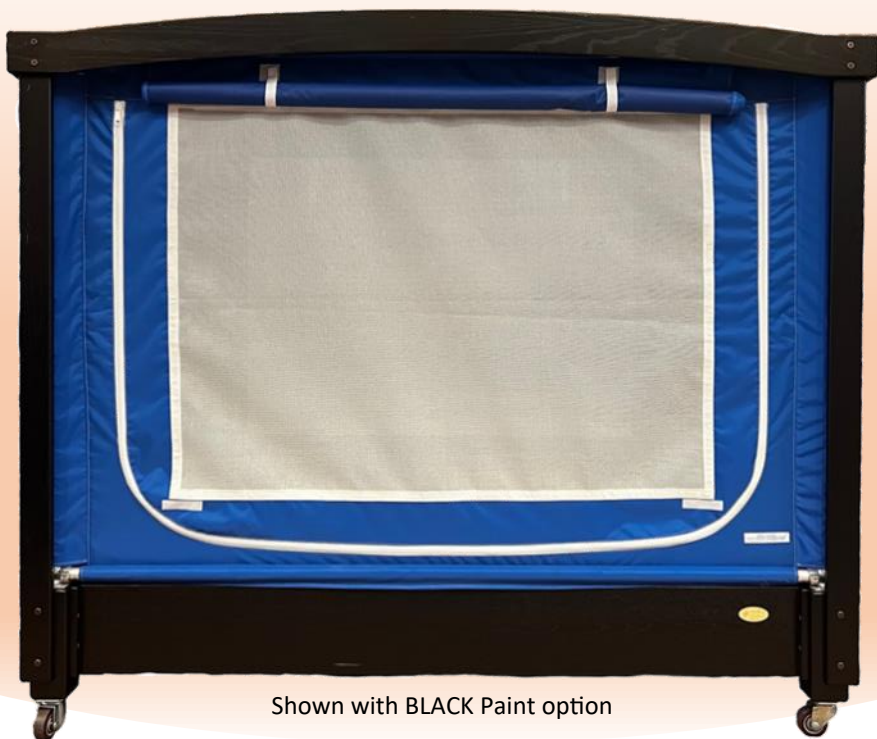

# Introducing the HEMISPHERE Design

Shown with BLACK Paint option

## **NEW Aesthetic option for Haven Beds**

This is a curved upper  
board to create a more  
stylish design

No charge option & can be  
retrofit

**Available Starting 2.1.2024**

**BBG** Beds by  
George®