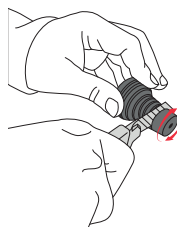

NEW!

Grooved Mushroom Joystick Handle

A revolutionary new joystick handle, the Grooved Mushroom takes the best features of several previous Bodypoint® models and advances them to the next level. Its hand-filling shape, top and side grooves, and height-adapability make it ultra versatile to meet a wide range of user needs.

Part Numbers

PC110A	For 4.8 mm (3/16") stem size
PC110B	For 6.4 mm (1/4") stem size

Easily cut to desired height with a utility knife

60 mm
(2-3/8")

28 mm
(1-1/8")