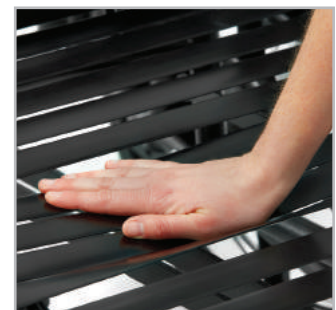

Comfort Tension Seating®
increases support as well as sitting tolerance