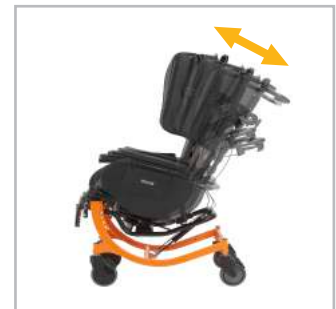

# Encore

*Pedal Wheelchair*

PEDAL  
**BRODA**<sup>®</sup>

**HME B**  
New Product  
Award 2019

2019  
**TODAY'S CAREGIVER**  
**FRIENDLY**  
**AWARD**  
CAREGIVER.COM

**mobility**  
product award 2019

*New frame design, including adjustable wings and tall back option*

*Front pivot seat tilt maintains a proper position for self-propulsion*

*Optional dynamic rocking feature calms and creates contentment*

*Shown with short back, Matrix<sup>®</sup> Elan headrest and lateral support options*