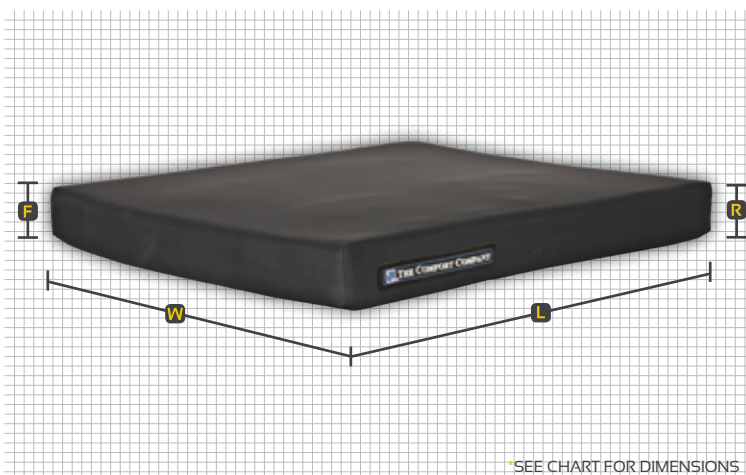

## PRODUCT FEATURES

**NEW:** Elements with Gel now comes standard with non-skid bottom and hook/loop connection.

### QUADRAGEL PACK

The QuadraGel pack regulates body temperature and redistributes pressure for comfort.

## COVER OPTIONS

**STRETCH-AIR FABRIC:** designed for air transmission and heat dissipation. This breathable laminate combines a high-stretch polyester top layer with a waterproof, breathable vapor barrier.

**COMFORT-TEK FABRIC:** the fluid proof exterior has supple leathery properties that provide an easily cleaned surface and protection for the inner cushion. Comfort-Tek has multi-dimensional stretch and helps alleviate pressure on bony prominences.