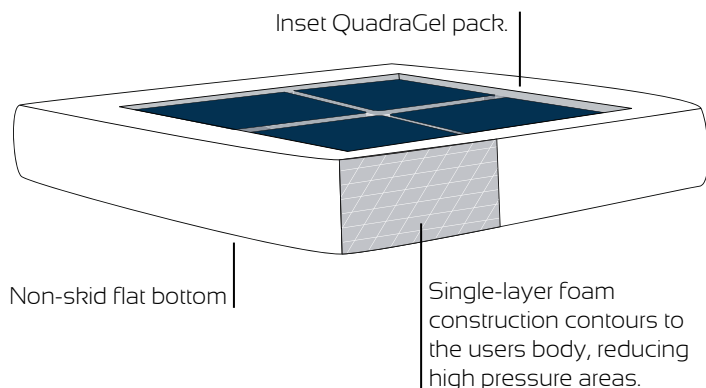

## PRODUCT FEATURES

**NEW:** Elements with Gel now comes standard with non-skid bottom and hook/loop connection.

### QUADRAGEL PACK

The QuadraGel pack regulates body temperature and redistributes pressure for comfort.

## COVER OPTIONS

**STRETCH-AIR FABRIC:** designed for air transmission and heat dissipation. This breathable laminate combines a high-stretch polyester top layer with a waterproof, breathable vapor barrier.