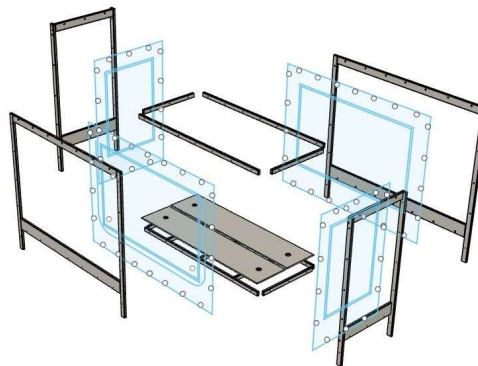

Helping Families, One Bed At A Time

FEATURES

WHAT MAKES THIS BED DIFFERENT...

- PATENTED SECURE CLAMPING DESIGN FOR ENCLOSURE PANELS (#7,434,280)
- PATENTED SECURE ZIPPER WITH ENCLOSURE (#10,959,495)
- INDEPENDENT ENCLOSURE PANELS
- TENSION CONTROL TABS
- LIFT ACCESSIBILITY
- EASY TRANSFER HEIGHT FROM MATTRESS
- 8-INCH THICK MATTRESS
- 3 YEAR WARRANTY

SPECIFICATIONS

STANDARD WITH EVERY BED...

BEDFRAME:

- SOLID HARDWOOD – NO METAL
- SOLID MATTRESS PLATFORM
- NO ARTICULATION
- SLEEPING AREA DIMENSIONS:
80”L x 36”W x 51”H (Standard)
80”L x 60”W x 51”H (Queen)
- 3 STAIN COLORS – NO UPCHARGE

- PRESSURE REDISTRIBUTION FOAM
- REMOVABLE, FLUID RESISTANT & FIRE RETARDANT COVER
- TOP OF MATTRESS HEIGHT FROM FLOOR IS 24”

ENCLOSED SAFETY BED

A SOLUTION FOR PROTECTION

FDA REGISTERED & LISTED

AUTHORIZED COVERAGE UNDER;

MEDICAID, PRIVATE INSURANCES,
WAIVER PROGRAMS

ADDITIONAL OPTIONS

CAN BE ADDED TO ANY BED

TOP MESH PANEL

- THIS OPTION WILL FULLY ENCLOSE BED
- CAMERA ACCESS CUT-OUTS CAN BE ADDED

TUBING PORTS

- PROVIDE ACCESS INTO SLEEPING AREA WITHOUT COMPROMISING THE SAFETY AND SECURITY OF ENCLOSURE
- INSTALLED IN HEAD AND FOOT PANELS