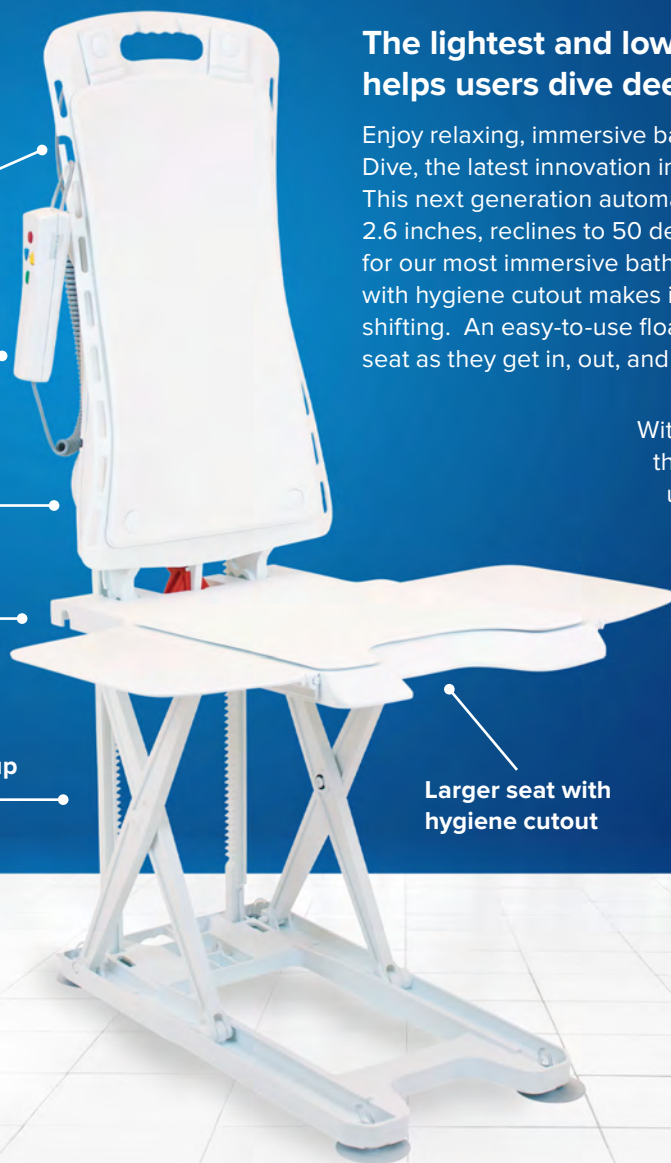

bellavita DIVE

Seat height adjusts from 2.6" to 18.9" to fit almost any tub

Easy-to-use floating remote control

New removable backrest with 50° recline

Installs easily in almost any bathtub — no plumbing or electrical work required

Improved dual column design provides optimal stability for up to 310 lbs.

The lightest and lowest bath lift on the market now helps users dive deeper and get cleaner!

Enjoy relaxing, immersive baths at the touch of a button with the Bellavita Dive, the latest innovation in our beloved line of Bellavita bath lifts. This next generation automated lift lowers users to a minimum height of 2.6 inches, reclines to 50 degrees, and now features a removable backrest for our most immersive bathing experience ever. Its redesigned, larger seat with hygiene cutout makes it easy to get clean with minimal reaching and shifting. An easy-to-use floating remote control keeps users in the driver's seat as they get in, out, and find the perfect height and angle for their bath.

With a new, patented dual column design, the Dive supports up to 310 pounds with unparalleled stability. And with an ergonomic, slimline design and maximum height of 18.9 inches, the Bellavita Dive can be used in almost any bathtub — no plumbing or electrical work required.

ITEM #	PRODUCT DESCRIPTION	UPC	UOM
477400252	Bellavita Dive Reclining Bathlift with classic white cover	822383019604/ea	1/ea, 1/cv

PRODUCT SPECS

Color	White
Product Dimensions	27.6" (W) x 40.2" (L) x 2.6" – 18.9" (H)
Product Weight	10.89 lbs.
Product Weight without Hand Control	21 lbs.
Product Weight with Hand Control	21.8 lbs.
Seat Dimensions	15" (W) x 20.7" (D)
Backrest Dimensions	11.8–12.6" (W) x 23.6" (H)
Backrest recline	50°
Baseplate Dimensions	11.8" (W) x 23.6" (H)
Weight Capacity	310 lbs.
Warranty	5 years on the bath lift, 2 years on the handset