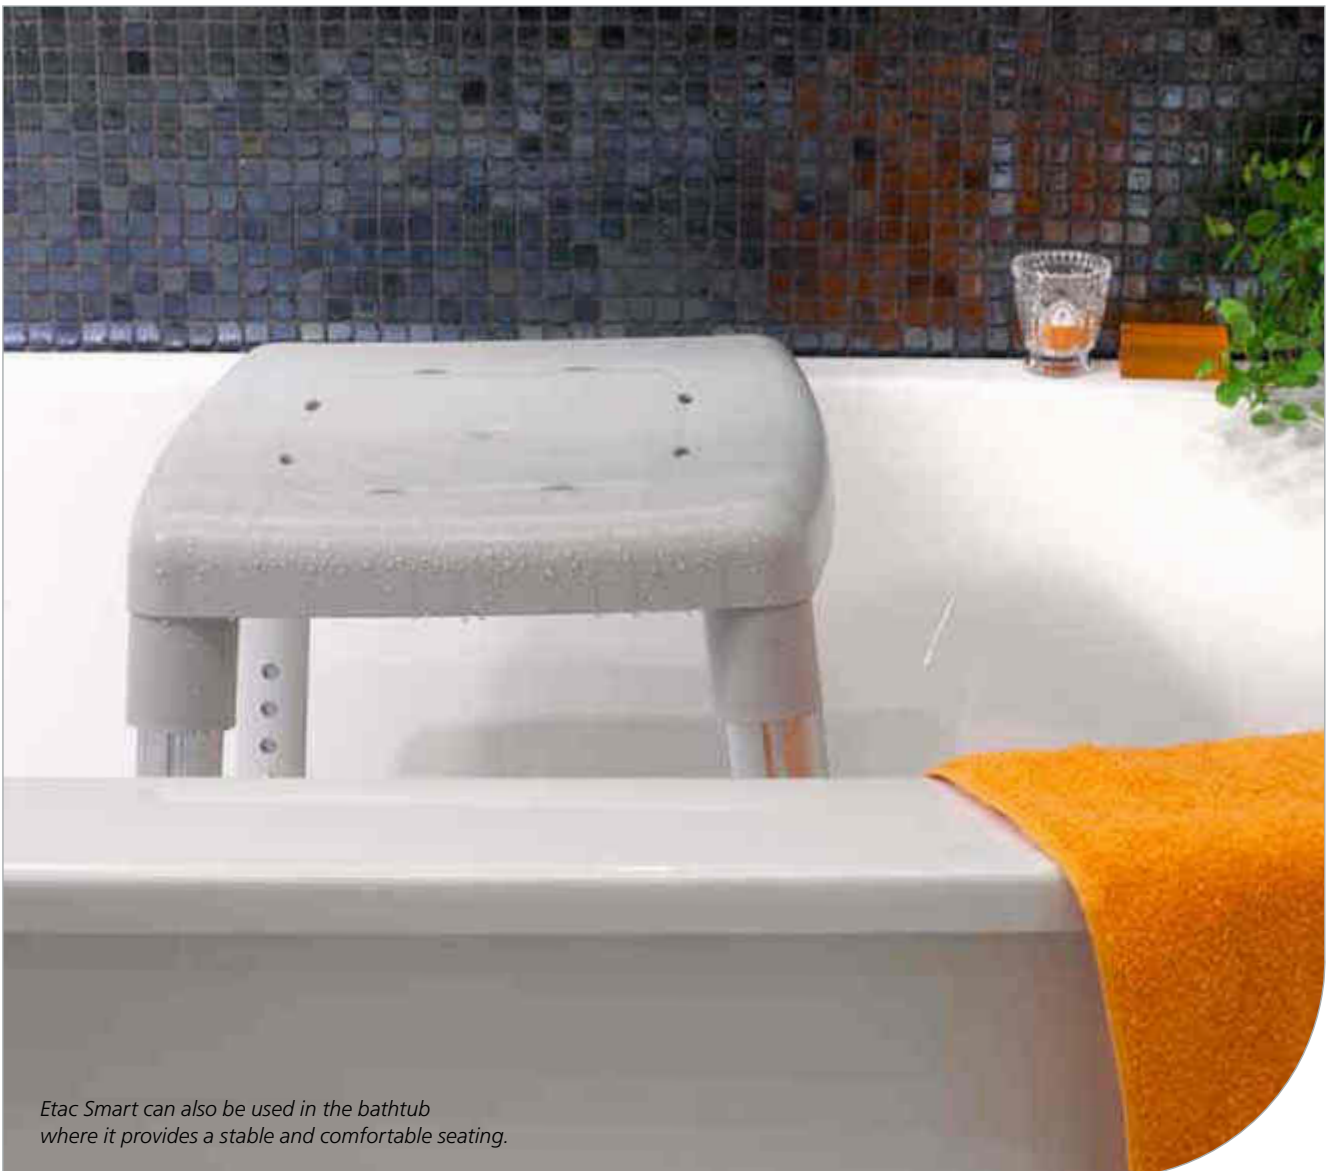

## Stable, safe and comfy

Etac offers a wide range of shower stools designed to assure maximum comfort and safety. Their soft, round seating surfaces make sitting comfortable and their outer design while specially shaped holes effectively drain excess water from the stool. The legs are angled outwards to maximize stability irrespective of height. All stools are equipped with Etac's special design ferrules that reduce the risk of slipping on wet floors. The seats can easily be machine washed for convenient cleaning.

## A stool for every bottom

Our range of stools includes a wide range of shapes and heights, and offers a solution to every need. Which one suits you best?

*With its classic rounded seating area, the Etac Easy suits all needs and environments. The rounded design means that it is possible to sit on the stool from any direction.*

### Easy to assemble

The Etac shower stools come flat-packed and are easy to assemble in seconds without any tools. All stools are designed for foolproof mounting.

### Stability

The legs of the stool are angled outwards to increase stability. The soft ferrules adjust perfectly to the floor.

*Etac Smart can also be used in the bathtub where it provides a stable and comfortable seating.*