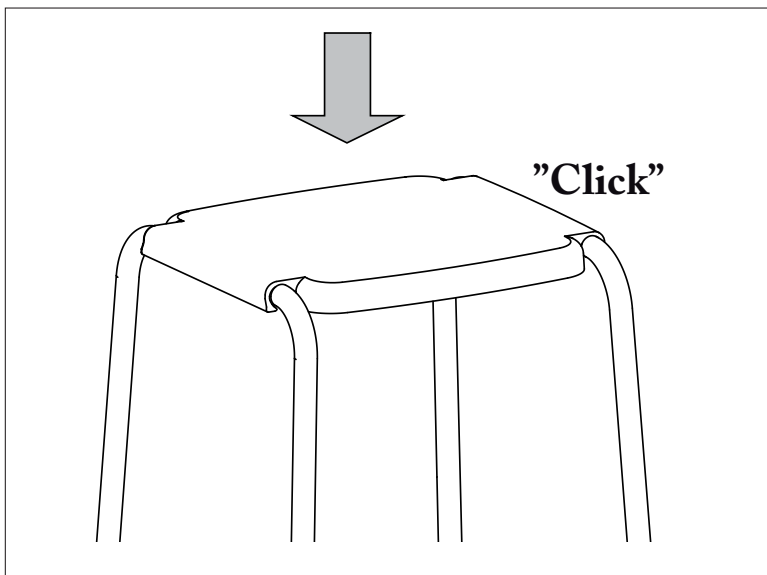

Kaskad

Shower stool 50 cm/60 cm

78496A 10-03-02

Kaskad is a practical and simple shower stool. It is stackable and the seat can be disassembled.

Assembly:

Care, technical data: