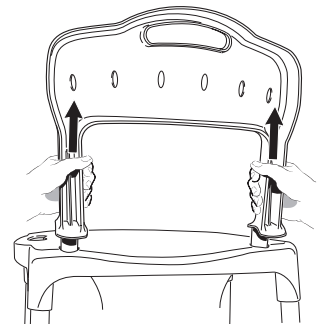

Dismounting

1

2

3

Technical data

								
Etac Swift Commode	210 mm	450 mm	540 mm	800-950 mm	530-550 mm	540 x 410 mm	420-570 mm	5,4 kg
Etac Swift Freestanding	210 mm	450 mm	540 mm	800-950 mm	530-550 mm	540 x 410 mm	420-570 mm	3,9 kg
Etac Swift Commode low	210 mm	450 mm	540 mm	725-800 mm	520-530 mm	540 x 410 mm	345-420 mm	5,2 kg

English

Intended use

The Swift commode is a comfortable and mobile toilet chair which makes it easier for users to go to the toilet at all times. The freestanding Swift toilet chair offers users stable seating at the correct height above the toilet seat.

Description

The products have a stable design with built-in flexibility which adapt to uneven floors. All products are fitted with height-adjustable legs that are simple to attach. A correct height setting and the use of armrests makes it easier for users to stand up. The leg ferrules offer good grip and the anti-slip pattern of the seat offer the important safety and stability properties that make the user feel safe. The Etac Swift Freestanding toilet seat raiser can be upgraded to a Swift Commode using accessories.

Seat pad: A seat pad that provides both softness, warmth and friction.

Backrest pad: A back pad that provides softness, warmth and friction.

Soap dish/Lid support: A compartment that can be attached to the side of the chair to place soap, the bed pan lid, toilet paper or other items that must be at hand when one uses the Swift Commode/freestanding toilet chair. Shower head holder is included.