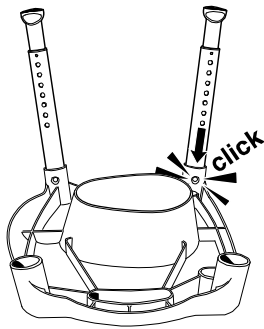

Mounting Swift

1