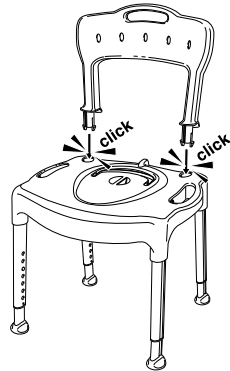

Mounting Swift

1

2

3

Dismounting

1

2

3

Technical data

Etac Swift Commode	210 mm	450 mm	540 mm	800-950 mm	530-550 mm	540 x 410 mm	420-570 mm	5,4 kg
Etac Swift Freestanding	210 mm	450 mm	540 mm	800-950 mm	530-550 mm	540 x 410 mm	420-570 mm	3,9 kg
Etac Swift Commode low	210 mm	450 mm	540 mm	725-800 mm	520-530 mm	540 x 410 mm	345-420 mm	5,2 kg