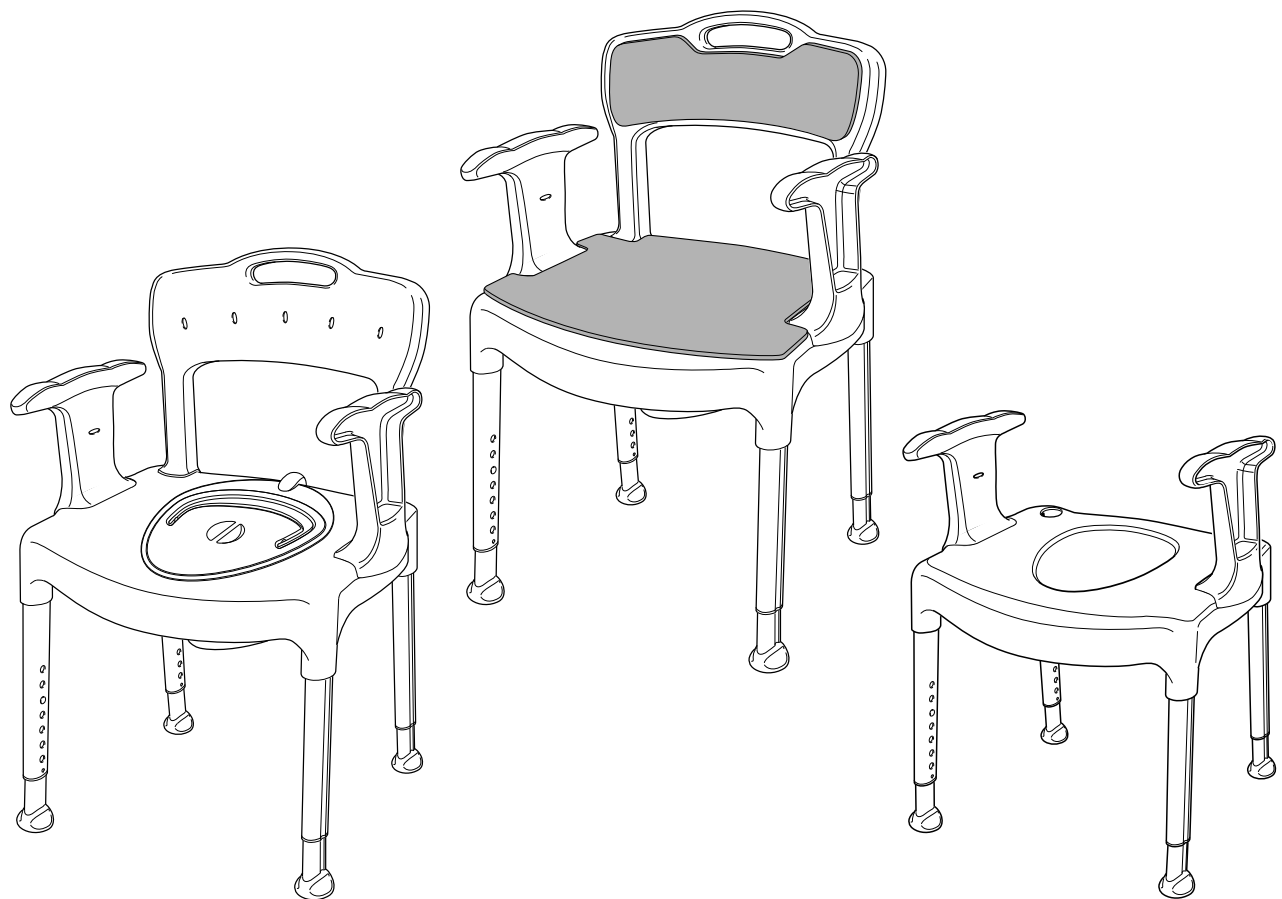

Swift Commode Swift Freestanding

etac®

Manual

78323G 2013-05-17