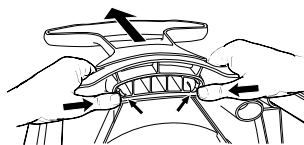

Dismounting

1

2

3

Technical data

								
Etac Swift Commode	210 mm	450 mm	540 mm	800-950 mm	530-550 mm	540 x 410 mm	420-570 mm	5,4 kg
Etac Swift Freestanding	210 mm	450 mm	540 mm	800-950 mm	530-550 mm	540 x 410 mm	420-570 mm	3,9 kg
Etac Swift Commode low	210 mm	450 mm	540 mm	725-800 mm	520-530 mm	540 x 410 mm	345-420 mm	5,2 kg

Description

The products have a stable design with built-in flexibility which adapt to uneven floors. All products are fitted with height-adjustable legs that are simple to attach. A correct height setting and the use of armrests makes it easier for users to stand up. The leg ferrules offer good grip and the anti-slip pattern of the seat offer the important safety and stability properties that make the user feel safe. The Etac Swift Freestanding toilet seat raiser can be upgraded to a Swift Commode using accessories.