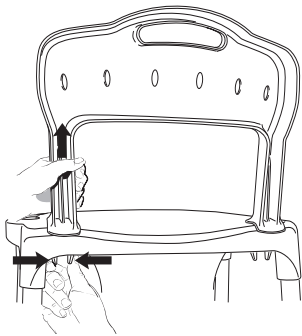

Dismounting

1

2

3

Technical data

								
Etac Swift Commode	210 mm	450 mm	540 mm	800-950 mm	530-550 mm	540 x 410 mm	420-570 mm	5,4 kg
Etac Swift Freestanding	210 mm	450 mm	540 mm	800-950 mm	530-550 mm	540 x 410 mm	420-570 mm	3,9 kg
Etac Swift Commode low	210 mm	450 mm	540 mm	725-800 mm	520-530 mm	540 x 410 mm	345-420 mm	5,2 kg

English

Intended use

The Swift commode is a comfortable and mobile toilet chair which makes it easier for users to go to the toilet at all times. The freestanding Swift toilet chair offers users stable seating at the correct height above the toilet seat.

Description

The products have a stable design with built-in flexibility which adapt to uneven floors. All products are fitted with height-adjustable legs that are simple to attach. A correct height setting and the use of armrests makes it easier for users to stand up. The leg ferrules offer good grip and the anti-slip pattern of the seat offer the important safety and stability properties that make the user feel safe. The Etac Swift Freestanding toilet seat raiser can be upgraded to a Swift Commode using accessories.

Seat pad: A seat pad that provides both softness, warmth and friction.

Backrest pad: A back pad that provides softness, warmth and friction.

Soap dish/Lid support: A compartment that can be attached to the side of the chair to place soap, the bed pan lid, toilet paper or other items that must be at hand when one uses the Swift Commode/freestanding toilet chair. Shower head holder is included.