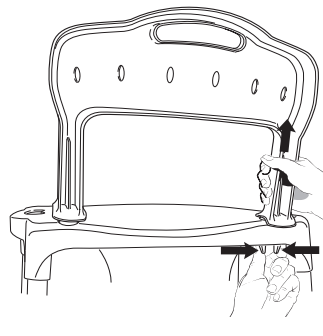

Mounting Swift

1

2

3

Dismounting

1

2

3

Technical data

Etac Swift Commode	210 mm	450 mm	540 mm	800-950 mm	530-550 mm	540 x 410 mm	420-570 mm	5,4 kg
Etac Swift Freestanding	210 mm	450 mm	540 mm	800-950 mm	530-550 mm	540 x 410 mm	420-570 mm	3,9 kg
Etac Swift Commode low	210 mm	450 mm	540 mm	725-800 mm	520-530 mm	540 x 410 mm	345-420 mm	5,2 kg