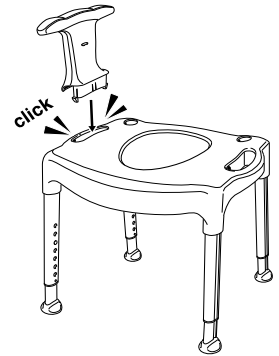

Mounting Swift

1

2

3

Dismounting

1

2

3

Technical data

Etac Swift Commode	210 mm	450 mm	540 mm	800-950 mm	530-550 mm	540 x 410 mm	420-570 mm	5,4 kg
Etac Swift Freestanding	210 mm	450 mm	540 mm	800-950 mm	530-550 mm	540 x 410 mm	420-570 mm	3,9 kg
Etac Swift Commode low	210 mm	450 mm	540 mm	725-800 mm	520-530 mm	540 x 410 mm	345-420 mm	5,2 kg