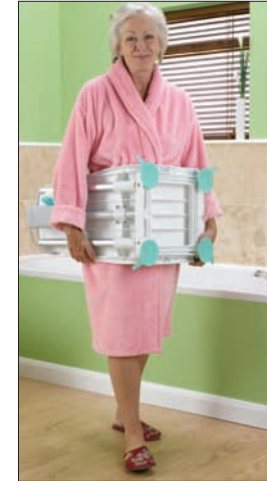

Lightweight and budget friendly: