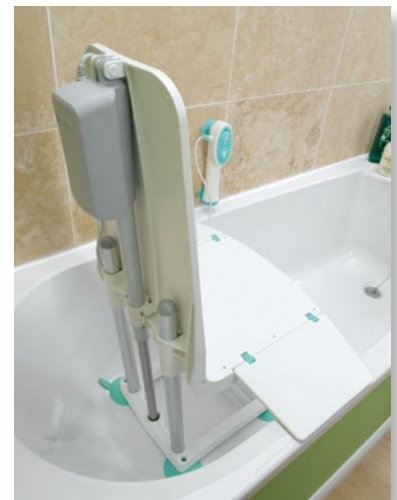

A simple, practical bathing solution

Fixed back design

- Optimizes legroom by allowing Splash to fit close to the back of a tub

Low seat travel

- Maximizes water immersion for improved personal hygiene

Smooth movement and solid, stable design

- Offers a safe bathing experience

Slim remote with large hand controls for easy operation

- Can be easily operated by users with small hands and/or limited dexterity

Battery level indicator with Stop Descent™ feature

- Monitors battery power, preventing descent when low

Simple to clean surfaces with limited crevices

Trim and lightweight for easy moving and handling

Total weight of only 14.3 lbs

- Offers quick and uncomplicated fitting and removal from the bath in one complete unit

Ultra-compact design

- Provides ultimate ease of carrying
- Can be stored in even the smallest of spaces

Subtle, unimposing, and unobtrusive design

- Blends discreetly into any bathroom environment
- Barely noticeable when stored in its lowest position in the bath

Slim and Modern look

- Provides a fresh, non medical appearance in the home

5033A-1 1 ea

Specifications

Seat Width.....	13"	Seat Depth.....	13.4"
Flap Width.....	6.9"	Total Depth.....	20.1"
Total Width.....	26.8"	Net Weight (excluding battery).....	14.3 lbs
Total Height.....	22.8"	Shipping Weight.....	19.8 lbs