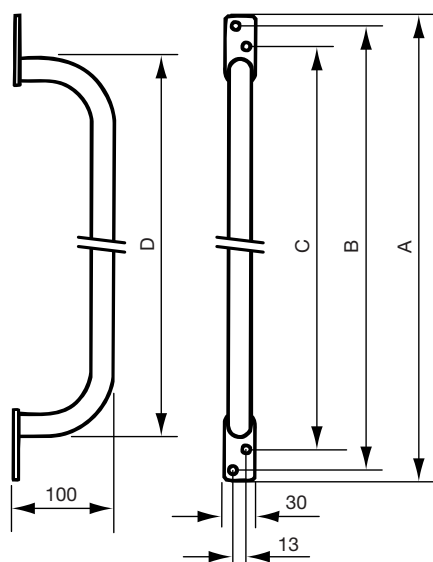

## Technical drawings / Door frame grab rails

All measurements are in mm. For complete article numbers, please consult the order information document which is available on our website.

**Door frame grab rail S/M/L** | Art. no. LI2619.0301-02, LI2619.0451-02, LI2619.0601-02

| Art. Nr    | A   | B   | C   | D   |
|------------|-----|-----|-----|-----|
| LI2619.030 | 300 | 280 | 240 | 215 |
| LI2619.045 | 450 | 430 | 390 | 365 |
| LI2619.060 | 600 | 580 | 540 | 515 |