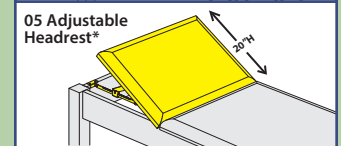

OPTIONS

400 LBS **3** except where noted below

*FACTORY INSTALLED SEE PAGE 4