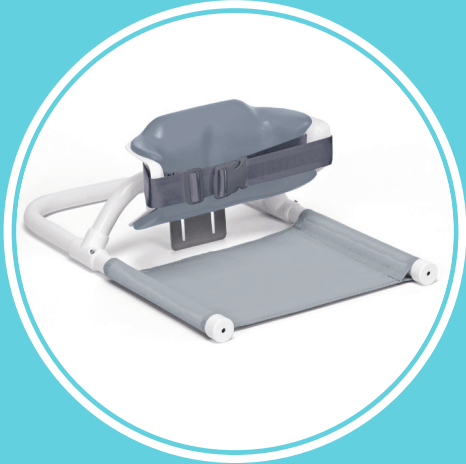

Contour™ Wrap-Around Back Support

BATHING

ACCESSORIES

Pelvic Support Belt

The Contour™ Wrap-Around Bath Support provides mild positioning assistance and allows the user to sit on the floor of the bathtub while bathing.

BENEFITS

Adapts to User Needs

FEATURES

- Multiple sizes, Lo-Back™ and Hi-Back™ padded support options available with harness
- Orthopedic back height easily adjusts vertically

Durable & Long-Lasting

- Rustproof frame and tear-resistant mesh fabric
- Bacterial and fungal-resistant ComfortMesh™ seat
- Latex and silicone-free

Built-In Growth

- Mounting Base allows upgrade or replacement of support back

Versatile Design

- Wide-stance stable base fits in any tub
- Compact for easy storage or transport

For more information, call us today!