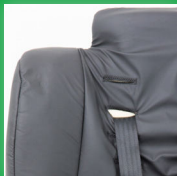

Spirit™ Spica

CAR SEAT

The Inspired by Drive Spirit™ Spica Car Seat features a low and wide profile with positioning wedges to safely transport users with spica casts. The Spirit Spica seat with wipeable cover accommodates a wide range of user heights and weights to meet individual needs.

ACCESSORIES

Positioning Wedge
(2 included)

Memory foam
support

Wipeable,
low maintenance
upholstery

BENEFITS

FEATURES

Built-In Safety & Security

- 5-point adjustable seat harness with included tether strap provides added safety
- Easily installed in most vehicles
- Two seat depth options with a wide weight and height range makes this seat a great choice for multiple clients

Adjusts to User

- Seat depth options of 12" and 14"
- Accommodates users up to 66" tall and has a 25-130 lb weight capacity
- Adjustability and seat configurations can be obtained for different sized clients and Spica casts