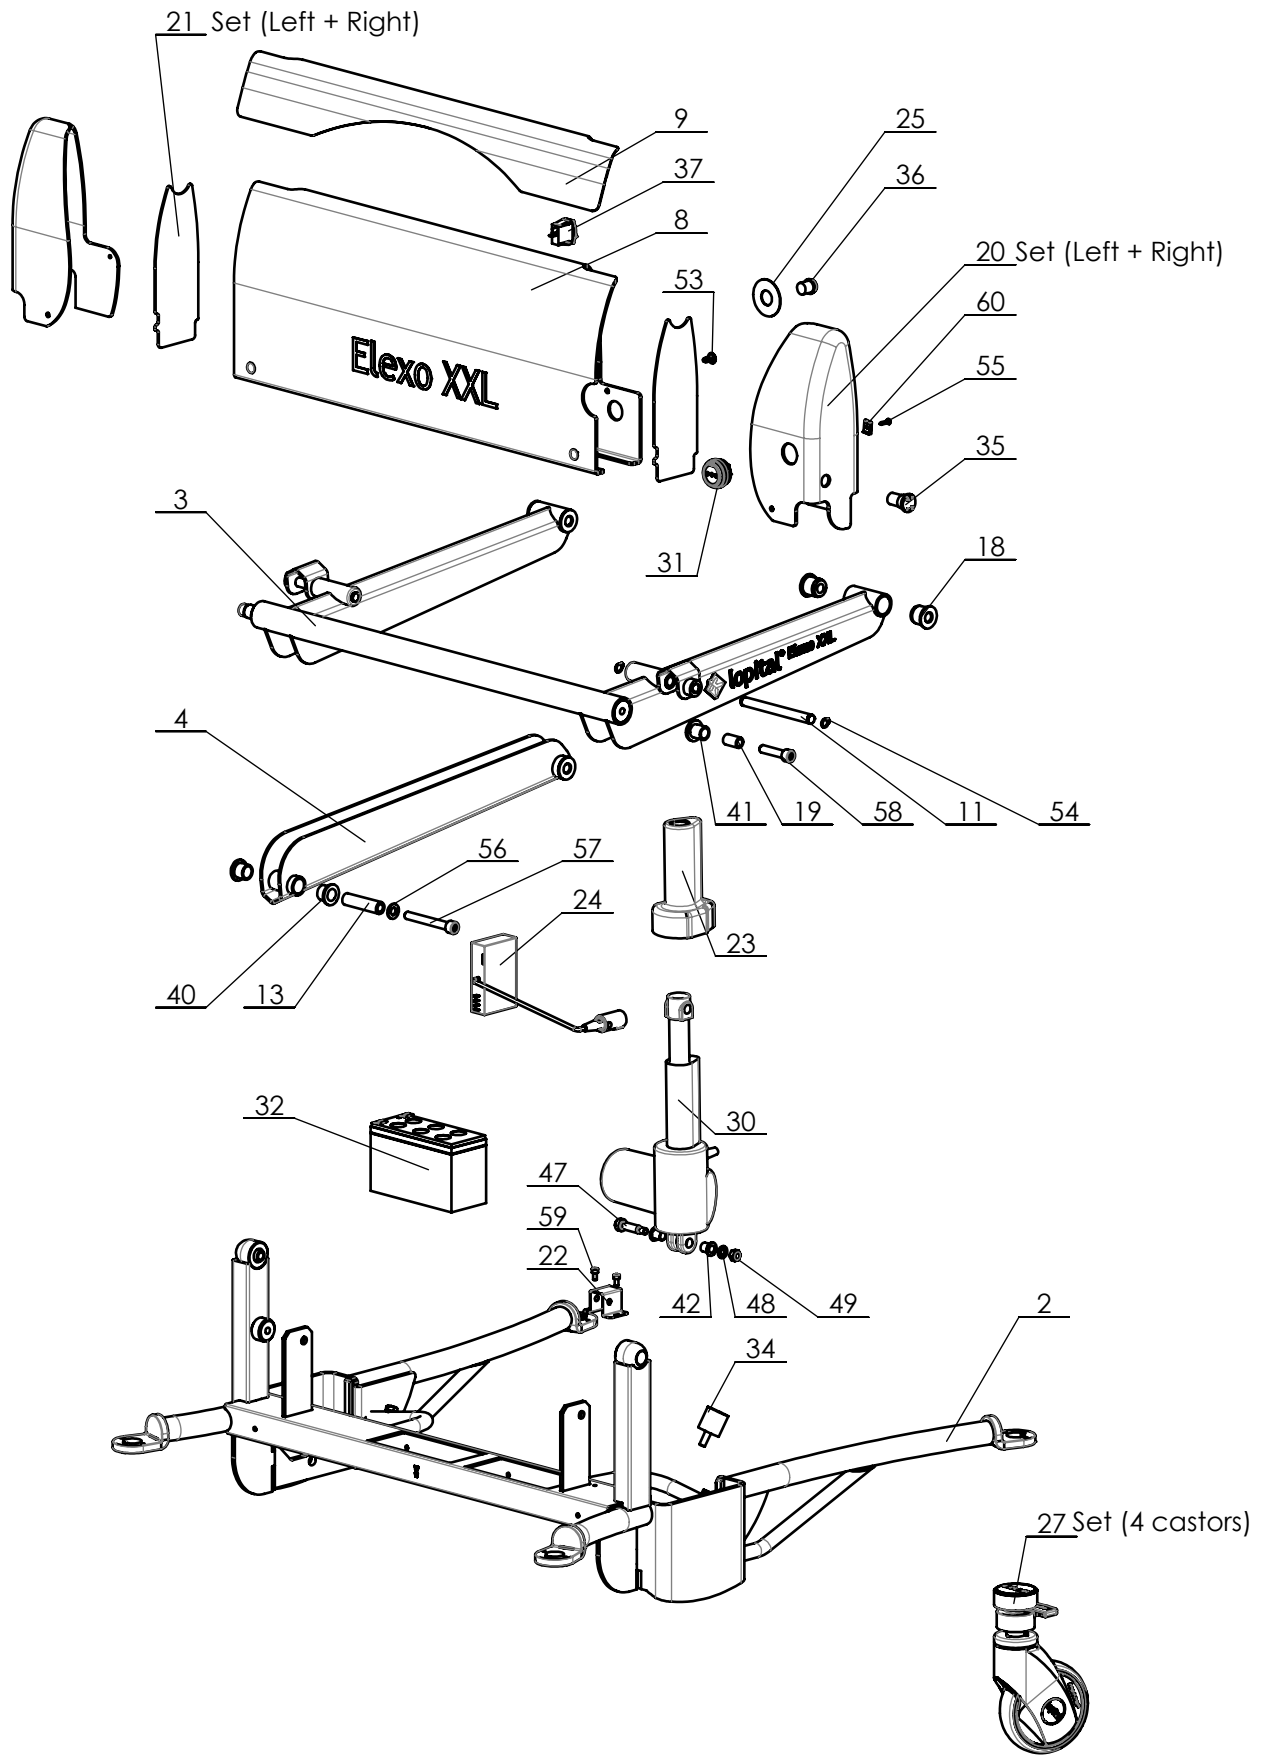

Type nr: 51005300

Z:\SW-Tek\Elexo XXL 5300\

Signed	ES	Date	10-10-2013
Revised	1 /KA	Date	05-01-2015
Revised	- /	Date	-

Overview parts Elexo XXL base frame

Copyright reserved by law

unit measurement: mm

Lopital Nederland bv

Type nr: 51005300

Elexo XXL 51005300

Part nr.	QTY.	Art.nr.	Part
1	1	70550002	Seat frame
2	1	70550001	Frame
3	1	70550003	Main lever
4	2	70550004	Control lever
5	1	70530005	Armrest (L+R)
6	2	75530017	Rosette
7	1	70530006	Footrest
8	1	70530018	Battery cover
9	1	70530019	sticker motorcover
10	4	70530007	Hinge pin L=100
11	2	70530016	Hinge pin L=127
12	2	70530027	Hinge cover blue
13	2	70530024	Bush L=63 mm
14	1	70530032	Footplate (L+R)
15	1	70530008	Seat(L+R)
16	1	70530009	Backrest
17	1	70530012	Calf plate
18	8	70560041	Bush
19	2	70519923	Bush
20	1	70550011	Accu-eindkap (set)
21	2	70550019	Seperation plate
22	1	70550021	Bracket coupling
23	2	70550020	Cover for TA1
24	1	70550013	Uni-lop Control
25	1	70550043	Sticker ELD
26	4	70519931	Leg support clamp
27	4	70530017	Castor XXL
28	1	69501104	Froli bad pan + lid
29	1	70550012	Charger incl. plug
30	2	70550006	Actuator TA1
31	1	70550018	Chassispart charger
32	2	70560004	Battery Set
33	1	70550007	Manual control
34	2	70914104	Vibration damper
35	1	70210517	Emergency stop
36	1	70550014	Emergency lowering button
37	1	70550045	Switch On/Off
38	2	70530029	Pull knob
39	2		Tube cap
40	4		Slide bearing
41	2		Slide bearing

Signed	ES	Date	10-10-2013
Revised	1 /KA	Date	05-01-2015
Revised	- /	Date	-

Overview parts Elexo XXL

Copyright reserved
by law

unit measure-
ment: mm

Lopital Nederland bv

Type nr: 51005300

Elexo XXL 51005300

Z:\SW-Tek\ Elexo XXL 5300\

Signed	ES	Date	10-10-2013
Revised	1 /KA	Date	05-01-2015
Revised	- /	Date	-

Overview parts Elexo XXL

Copyright reserved
by law

unit measure-
ment: mm

Lopital Nederland bv

Type nr: 51005300