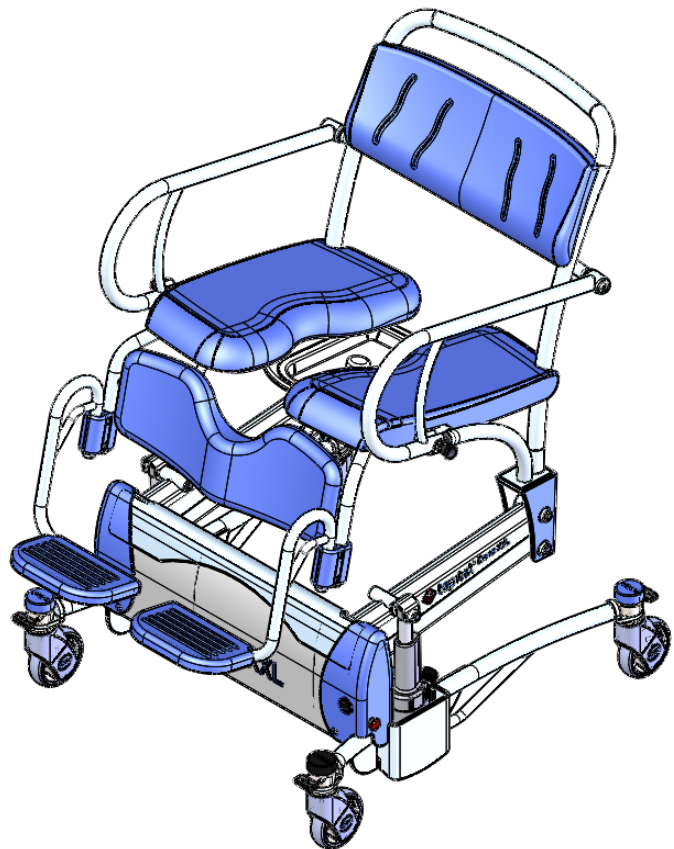

Elexo XXL 51005300

Part nr.	QTY.	Art.nr.	Part
42	4		Slide bearing
43	4		Washer
44	2		Countersunk screw
45	4		Tube clamp
46	4		Cylinder head screw
47	2		Socket head screw
48	2		Washer
49	2		Lock nut
50	12		Capring
51	12		Chipboard screw
52	12		Screw cap
53	4		Push in Rivet
54	12		Retaining ring
55	2		Chipboard screw
56	2		Washer
57	2		Cylinder head screw
58	2		Cylinder head screw
59	2		Cylinder head screw
60	2		Snapnut
61	4		Cylinder head screw
62	4		Hex bolt

Z:\SW-Tek\ Elexo XXL 5300\

Signed	ES	Date	10-10-2013
Revised	1 /KA	Date	05-01-2015
Revised	- /	Date	-

Overview parts Elexo XXL

Copyright reserved
by law

unit measure-
ment: mm

Lopital Nederland bv

Type nr: 51005300