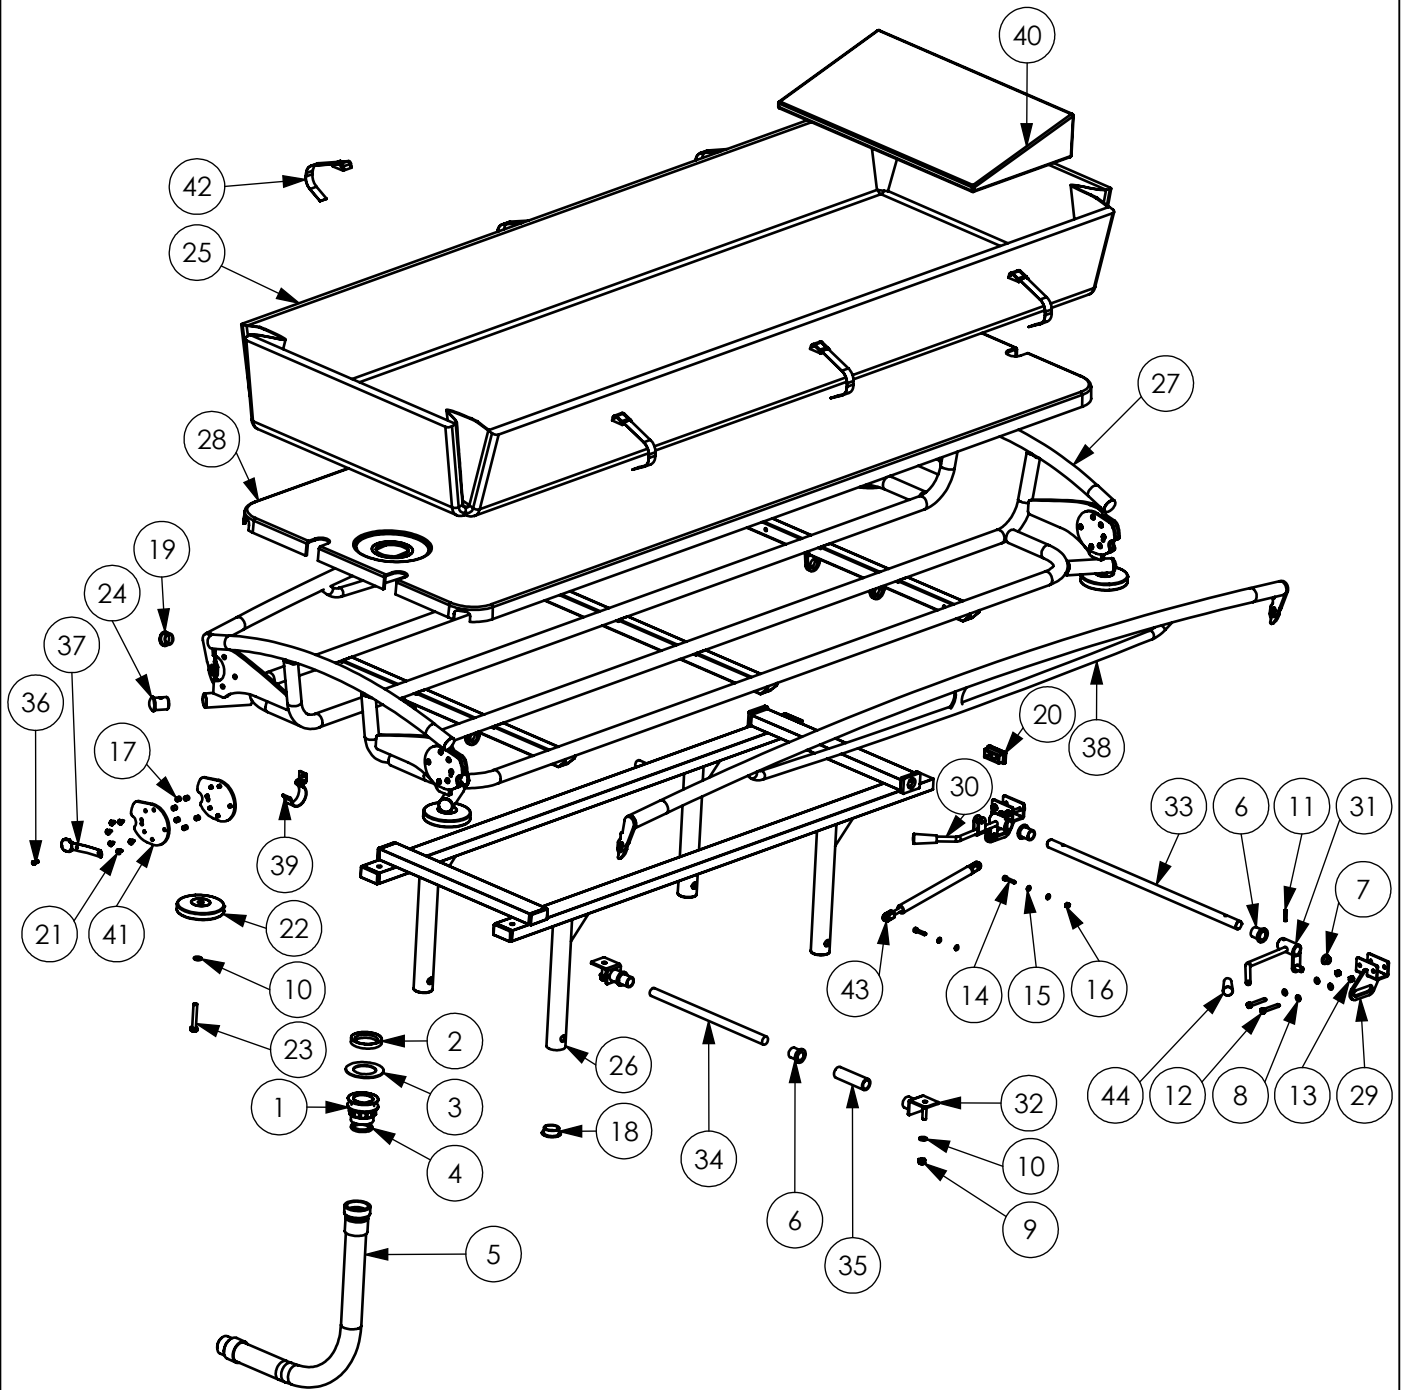

Marina Electric

Z:\SW-Tek\Marina 2300\2300 70x200\

Signed: ES	Datum: 02 - 2011
Revised: 3 /ES	Datum: 06-01-2012
Revised: 2 /ES	Datum: 10 - 2011

Overview Parts

Copyright reserved by law
Unit of measurement: mm

Lopital Nederland bv

Type nr: 61002300/2350