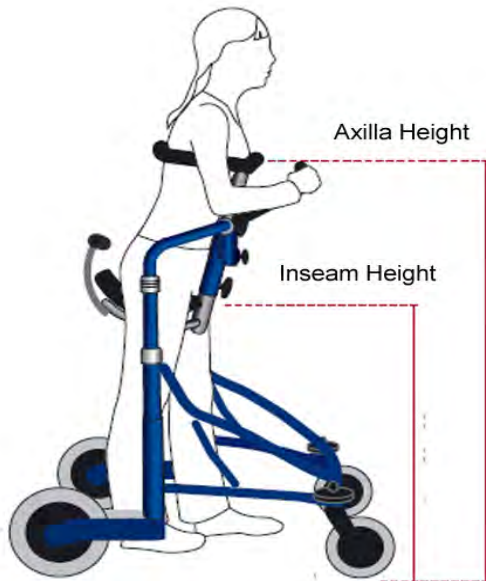

Account Information

Company Name: _____ Address: _____ City, State Zip: _____ Phone: _____ Fax: _____ Email: _____ Purchase Order: _____	Mark For: _____ Ship To: _____ Address: _____ State Zip: _____ Phone: _____

Order Information

Meywalk Mk4 Medium	Meywalk Mk4 Large
Seat Height*: 23.6 - 33" (Inseam)	Seat Height*: 32" - 40" (Inseam)
Trunk Support Height*: 39.8 - 52.3" (Axilla)	Trunk Support Height*: 48" - 59" (Axilla)
Ring Size**: 41.5" - 47" Circumference (105cm)	Ring Size**: 47" - 51" Circumference (120cm)
Weight Capacity: 285lbs (130kg)	Weight Capacity: 285lbs
Frame Color: Red	Frame Color: Black

011200 ☐ Meywalk MK4 Medium 4,961.00 Ea   011250 ☐ Meywalk MK4 Large 5,175.00 Ea

*To insure correct sizing, please include the required measurements below.
**Other ring sizes available: 70, 90, 105, 120, 130cm circumference.

Mk 4 Accessories

11147 ☐ Antitip support, for Medium 295 Pr	10192 ☐ Drag Brakes 295 Pr
11148 ☐ Antitip support, for Large 295 Ea	10193 ☐ Non Reverse Brake 375 Pr
10240 ☐ Leg Divider 890 Ea	10189 ☐ Castor Swivel Locks 145 Pr
10220 ☐ Lateral Leg Guides 925 Pr	
13075 ☐ Hip Pads 1005 Pr	

Measuring and sizing the Meywalk MK4

*Required User Information

Axilla Height: _____

Inseam Height: _____

User Weight: _____

Notes: