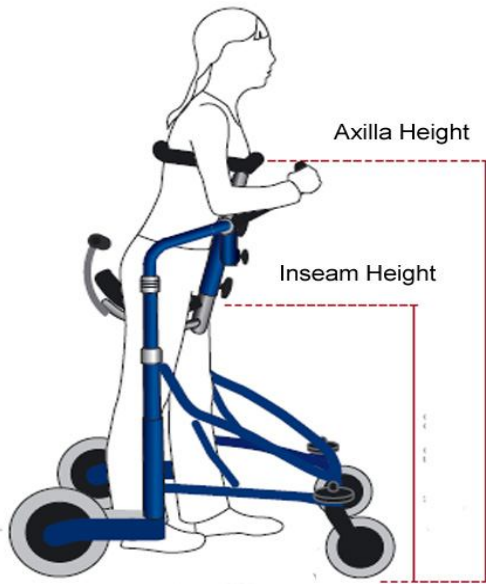

Account Information

Company Name: _____ Address: _____ City, State Zip: _____ Phone: _____ Fax: _____ Email: _____ Purchase Order: _____	Mark For: _____ Ship To: _____ Address: _____ State Zip: _____ Phone: _____

Order Information

Meywalk Mk4 Medium		Meywalk Mk4 Large	
Seat Height*:	23.6 - 33" (Inseam)	Seat Height*:	32" - 40" (Inseam)
Trunk Support Height*:	39.8 - 52.3" (Axilla)	Trunk Support Height*:	48" - 59" (Axilla)
Ring Size**:	41.5" - 47" Circumfrence (105cm)	Ring Size**:	47" - 51" Circumfrence (120cm)
Weight Capacity:	285lbs (130kg)	Weight Capacity:	285lbs
Frame Color:	Red	Frame Color:	Black

011200 ☐ Meywalk MK4 Medium 4,314.00 Ea   011250 ☐ Meywalk MK4 Large 4,314.00 Ea

*To insure correct sizing, please include the required measurements below.
**Other ring sizes available: 70, 90, 105, 120, 130cm circumference.

Mk 4 Medium Accessories

011147 ☐ Antitip support, for Medium	270 Pr	010192 ☐ Drag Brakes	269 Pr
011150 ☐ Leg Divider	810 Ea	010193 ☐ Non Reverse Brake	330 Pr
011160 ☐ Lateral Leg Guides	870 Pr	010189 ☐ Castor Swivel Locks	145 Pr
013075 ☐ Hip Pads	595 Pr		
011730 ☐ Tray	575 Ea		

Measuring and sizing the Meywalk MK4

*Required User Information

Axilla Height: _____

Inseam Height: _____

User Weight: _____

Notes: