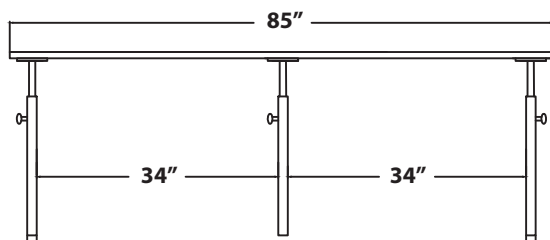

POPULAS
furniture by AD·AS

KA-8546

Adjustable Therashape™ table

Hand therapy table provides adjustability for individual positioning or multi-user environments.

FEATURES:

- Standard tabletop construction with durable laminate finish and vinyl edge
- Steel column with durable powder coat finish
- Custom designed extruded metal columns provide precision movement for fast, simple knob-adjustment
- 5 adjustable base levelers

TECHNICAL DATA:

- Standard table dimensions: 85" x 37"
- Therapist area: 46" x 9"
- Vertical adjustment capability: 10"
- Standard base color: Almond, or Graphite Silver

MODEL	DIMENSIONS	ADJUSTMENT RANGE	START/END HEIGHT	LEG SPAN
KA-8546	85" X 37"	10"	23", 33"	34"

Top View

Front View

Side View