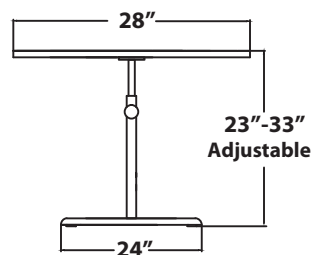

TECHNICAL DATA:

- Standard table dimensions: 85" x 37"
- Therapist area: 46" x 9"
- Vertical adjustment capability: 10"
- Standard base color: Almond, or Graphite Silver

MODEL	DIMENSIONS	ADJUSTMENT RANGE	START/END HEIGHT	LEG SPAN
KA-8546	85" X 37"	10"	23", 33"	34"

Top View

Front View

Side View