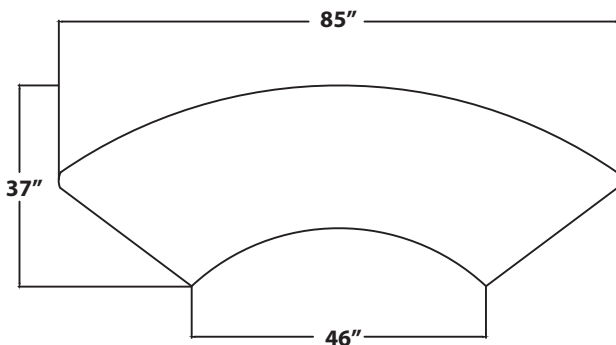

POPULAS
furniture by AD·AS

KA-8546

Adjustable Therashape™ table

Hand therapy table provides adjustability for individual positioning or multi-user environments.

FEATURES:

- Standard tabletop construction with durable laminate finish and vinyl edge
- Steel column with durable powder coat finish
- Custom designed extruded metal columns provide precision movement for fast, simple knob-adjustment
- 5 adjustable base levelers

TECHNICAL DATA:

- Standard table dimensions: 85" x 37"
- Therapist area: 46" x 9"
- Vertical adjustment capability: 10"
- Standard base color: Almond, or Graphite Silver

MODEL	DIMENSIONS	ADJUSTMENT RANGE	START/END HEIGHT	LEG SPAN
KA-8546	85" X 37"	10"	23", 33"	34"

Top View

Front View

Side View