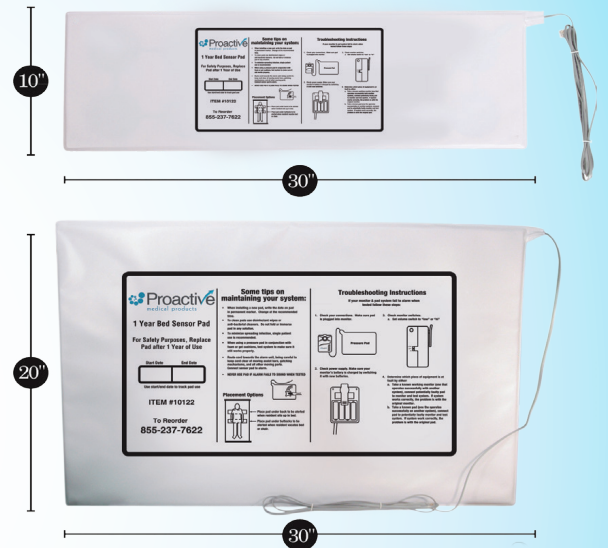

# Protekt® Sensor Pads

Weight-sensitive pressure pads are for bed and chair monitor use. When connected, the pressure pad triggers the monitor when weight is removed from the pressure pad alerting the caregiver to respond. The alarm automatically resets when the patient returns to the safe position, reducing false alarms.

- Pads work with all major manufacturer's alarm monitors.
- All pads are constructed with durable vinyl cover, moisture resistant and easy to clean.
- Sensor pads are designed without holes to increase their water resistance and lifespan.
- Classic chair sensor pads can be used on a variety of chairs and wheelchairs.
- Slim design provides patients with a comfortable seating environment.
- Excellent sensor function warns caregivers of patients attempting to leave chair or bed earlier than most other pads.
- Large pad size helps reduce false alarms.

## Bed Sensor Pad

## Floor Sensor Pad

- Alarm sounds when residents exit the bed and step on the pressure-sensitive pad.
- Large, heavy-duty, nonslip grips ensures that the sensor pad does not move.
- Thin edges let wheelchairs roll onto the pad, and prevent residents from accidentally tripping on the pad.
- Extra large pads measure 20" x 30" ensuring adequate coverage.