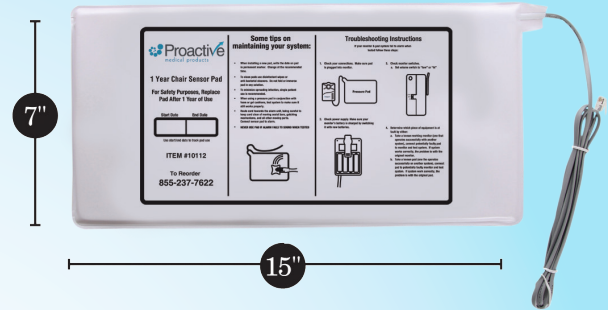

# Protekt® Sensor Pads

Weight-sensitive pressure pads are for bed and chair monitor use. When connected, the pressure pad triggers the monitor when weight is removed from the pressure pad alerting the caregiver to respond. The alarm automatically resets when the patient returns to the safe position, reducing false alarms.

- Pads work with all major manufacturer's alarm monitors.
- All pads are constructed with durable vinyl cover, moisture resistant and easy to clean.
- Sensor pads are designed without holes to increase their water resistance and lifespan.
- Classic chair sensor pads can be used on a variety of chairs and wheelchairs.
- Slim design provides patients with a comfortable seating environment.
- Excellent sensor function warns caregivers of patients attempting to leave chair or bed earlier than most other pads.
- Large pad size helps reduce false alarms.

## Bed Sensor Pad

## Floor Sensor Pad

- Alarm sounds when residents exit the bed and step on the pressure-sensitive pad.
- Large, heavy-duty, nonslip grips ensures that the sensor pad does not move.
- Thin edges let wheelchairs roll onto the pad, and prevent residents from accidentally tripping on the pad.
- Extra large pads measure 20" x 30" ensuring adequate coverage.