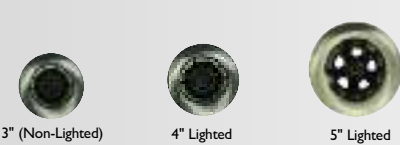

Low Profile Polyurethane

4" 5" 7"

Polyurethane

6" 8"

Micro and Micro Lighted

3" (Non-Lighted) 4" Lighted 5" Lighted

FORKS

Multi Position Fork (Short pictured)

Standard Fork

Slotted Fork

Fork with Integrated Bearing 1 1/2" Stem Bolt (Tall Wide pictured) (Silver or Black)

3.5" Standard Fork

Standard Stem Bolt (on multi position fork)

3/4" Stem Bolt (on multi position fork)