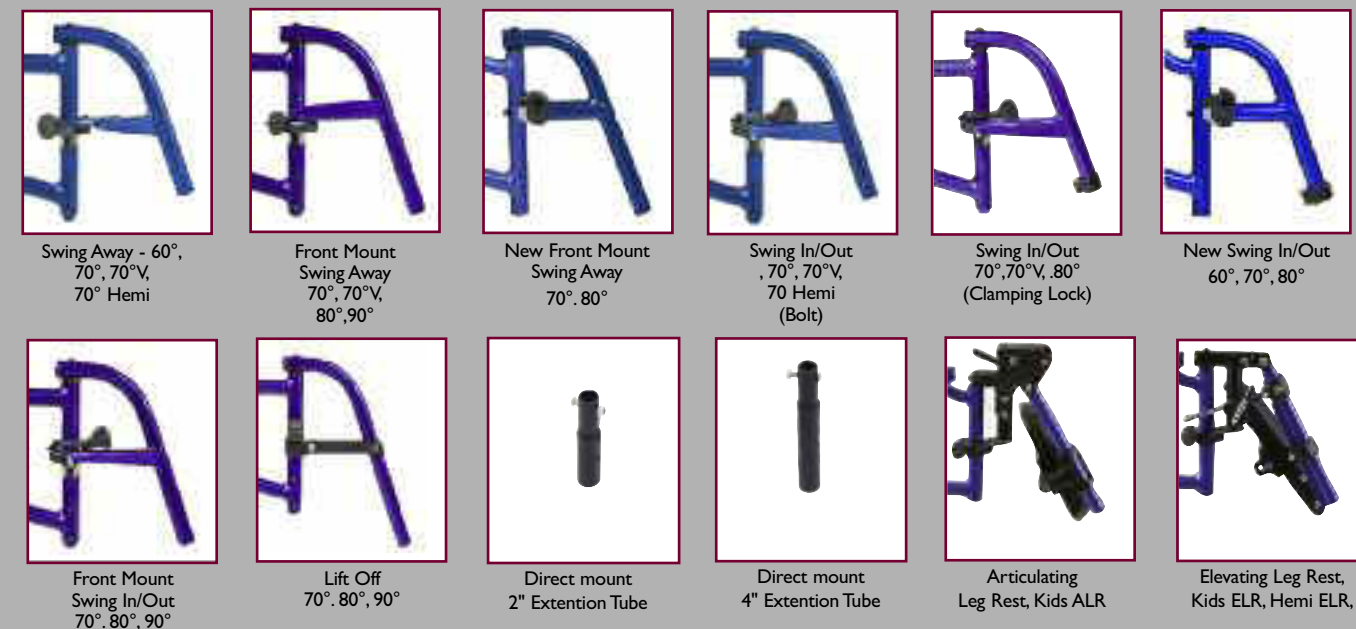

Ballistic Back Upholstery

3DX™ Upholstery

NOTE: Not all accessories are available on all chairs.

MISCELLANEOUS

Quickie Backpack

Kids Backpack

Quickie Seat Pouch

Padded Swing Away Armrest Detachable Gel Armpad Cover

Quickie Caddy

"L" Shaped Wrench Tool Kit

Tires, Wheels and Handrims

TIRES

WHEELS

HANDRIMS

AXLES & VALVES

*Available in Black, Blue, Red, Yellow, and White Spokes through Built-4-Me **Available with Standard or Super Kevlar, Schwalbe, Spinergy, Natural Fit and Schrader are all registered trade names.

Armrest and Hangers

ARMRESTS Armrests shown in desk length

HANGERS

Footplates

Wheel Locks and Side Guards

FOOTPLATES - FOLDING

Composite

New Composite

New Angle Adjustable Composite

Adult Angle Adjustable

Kids Angle Adjustable

Locking Angle Adjustable

Aluminum Angle Adjustable

Split Platform Angle Adjustable Flip Away

Platform Flip Up

Tubular Flip Up (Available w/ Cover)