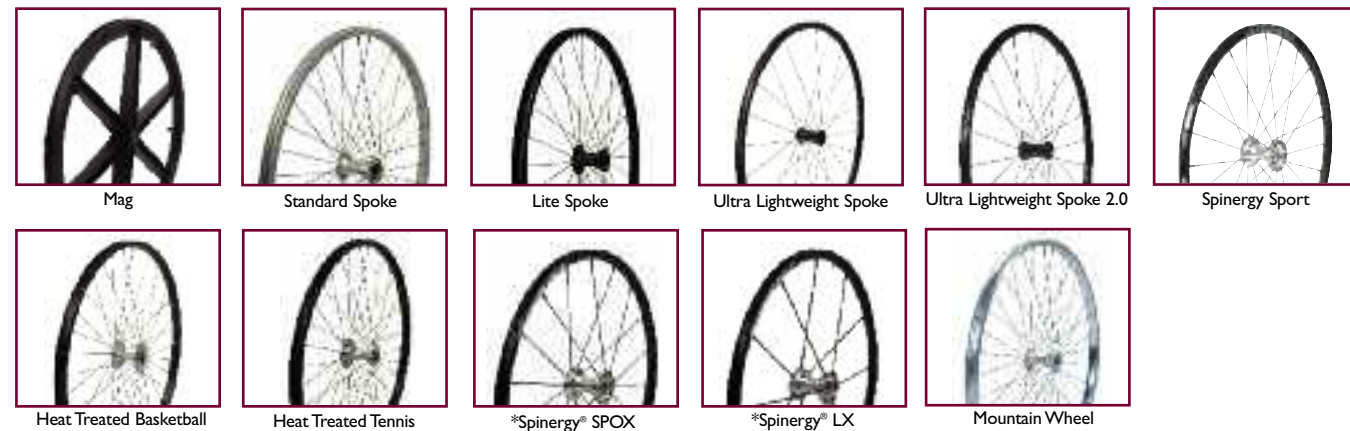

Quickie Caddy

"L" Shaped Wrench Tool Kit

Tires, Wheels and Handrims

TIRES

WHEELS

HANDRIMS

AXLES & VALVES

*Available in Black, Blue, Red, Yellow, and White Spokes through Built-4-Me **Available with Standard or Super Kevlar, Schwalbe, Spinergy, Natural Fit and Schrader are all registered trade names.