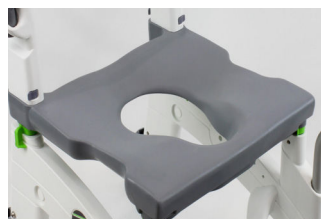

Height-adjustable without tools – for toilet bowl clearance and matching transfer heights

Contoured seat for best-in-class comfort

Swing-away, removable foot supports – facilitates transfers

Soft and flexible back support – comfortable and easy to clean

OPTIONS

SoftJaz seat overlay – molded and contoured for pressure distribution and unrivaled comfort

Pelvic positioning belt with side-release buckle

Chest belt – 1-piece with hook and loop fastener

Snap-on Bodypoint Calf strap – dries quickly