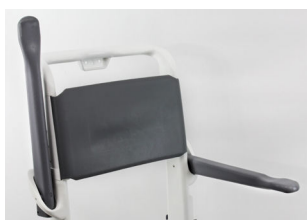

Height-adjustable without tools – for toilet bowl clearance and matching transfer heights

Contoured seat for best-in-class comfort

Swing-away, removable foot supports – facilitates transfers

Soft and flexible back support – comfortable and easy to clean

Flip-up arm supports – aids in transfers

Dual-locking casters (swivel and roll) – stabilize chair for toileting, bathing and transfers

Commode pan with lid – includes anti-splash baffle and high-gloss surface to ease cleaning

OPTIONS

SoftJaz seat overlay – molded and contoured for pressure distribution and unrivaled comfort

Pelvic positioning belt with side-release buckle

Chest belt – 1-piece with hook and loop fastener

Snap-on Bodypoint Calf strap – dries quickly

Arm support locks – provide more security during transfers

Swing-away laterals – provide lateral trunk support

Head support - molded pad with fixture, adjusts in height and fore/aft

Quick-release axles (Jaz-SP) – makes transporting the chair easier