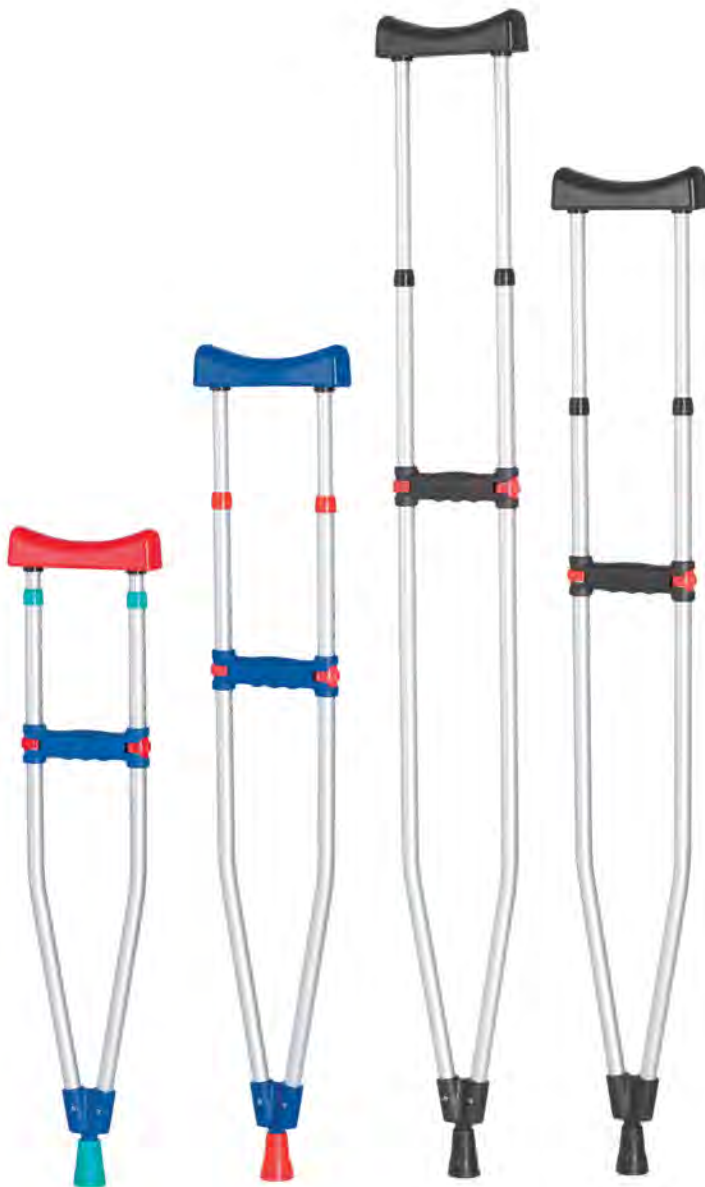

REBOTEC

QUICK'N EASY

Underarm crutches

- Comfortable cushioned armpit support
- Height adjustable pushpin base & clip lock hand-grips
- Soft and stable comfort rubber hand-grips
- Designed to accommodate weights of various users up to 130kg
- Sold in pairs

MPN

Child
127.10.10x2

Youth
127.20.10x2

Adult
127.30.10x2

Tall
127.40.10x2

ACCESSORIES

Black 19mm Ferrules
200.10.00

Red 19mm Ferrules
200.30.00

Aqua 19mm Ferrules
200.80.00

Big Foot Ferrules
168.10.17

Australian Government
Department of Health
Therapeutic Goods Administration

ARTG 297302

Child Youth Adult Tall

SHOULDER 83-103cm 101-121cm 118-138cm 136-156cm

HANDLE 48-71cm 58-81cm 68-91cm 75-98cm

DIAMETER Ø 19/22 19/22 19/22 19/22