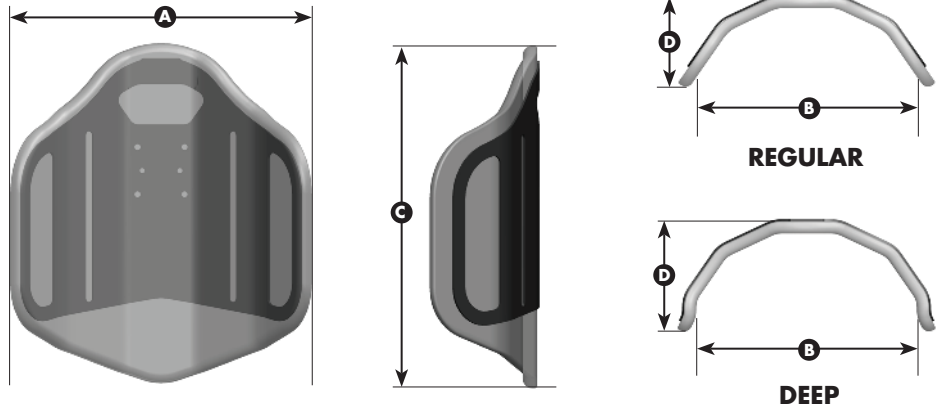

Ride® Java® Back Tall Size Matrix

Item	Measurement Type
A	Overall Back Width
B	Width Inside Foam
C	Back Height
D	Back Depth

TALL		A	B	C	D		
Back Width	Fits Wheelchair Widths	Overall Back Width	Width (Inside Foam)	Back Height	Back Depth	Carrying Weight*	On-Chair Weight**
14" Tall	13-16" / 33-41cm	14" / 36cm	13" / 33cm	18" / 46cm	3" / 8cm	2.7 lb / 1.2kg	4.5 lb / 2.1kg
15" Tall	14-17" / 36-43cm	15" / 38cm	13.5" / 34cm	18" / 46cm	3" / 8cm	2.9 lb / 1.3kg	4.7 lb / 2.2kg
16" Tall	15-18" / 38-46cm	16" / 41cm	14.5" / 37cm	18" / 46cm	3" / 8cm	3.2 lb / 1.5kg	5.0 lb / 2.3kg
17" Tall	16-19" / 41-48cm	17" / 43cm	15.5" / 39cm	18" / 46cm	3" / 8cm	3.4 lb / 1.6kg	5.2 lb / 2.4kg
18" Tall	17-20" / 43-51cm	18" / 46cm	16.5" / 42cm	18" / 46cm	3" / 8cm	3.6 lb / 1.7kg	5.4 lb / 2.5kg
19" Tall	18-21" / 46-53cm	19" / 48cm	17.5" / 44cm	18" / 46cm	3" / 8cm	3.8 lb / 1.7kg	5.6 lb / 2.6kg
20" Tall	19-22" / 48-56cm	20" / 51cm	18.5" / 47cm	18" / 46cm	3" / 8cm	4.0 lb / 1.8kg	5.8 lb / 2.7kg

TALL DEEP		A	B	C	D		
Back Width	Fits Wheelchair Widths	Overall Back Width	Width (Inside Foam)	Back Height	Back Depth	Carrying Weight*	On-Chair Weight**
14" Tall	13-16" / 33-41cm	14" / 36cm	13" / 33cm	18" / 46cm	6" / 15cm	3.3 lb / 1.5kg	5.1 lb / 2.3kg
15" Tall	14-17" / 36-43cm	15" / 38cm	13.5" / 34cm	18" / 46cm	6" / 15cm	3.3 lb / 1.5kg	5.1 lb / 2.3kg
16" Tall	15-18" / 38-46cm	16" / 41cm	14.5" / 37cm	18" / 46cm	6" / 15cm	3.6 lb / 1.7kg	5.4 lb / 2.5kg
17" Tall	16-19" / 41-48cm	17" / 43cm	15.5" / 39cm	18" / 46cm	6" / 15cm	3.8 lb / 1.7kg	5.6 lb / 2.6kg
18" Tall	17-20" / 43-51cm	18" / 46cm	16.5" / 42cm	18" / 46cm	6" / 15cm	4.0 lb / 1.8kg	5.8 lb / 2.7kg
19" Tall	18-21" / 46-53cm	19" / 48cm	17.5" / 44cm	18" / 46cm	6" / 15cm	4.2 lb / 2.0kg	6.0 lb / 2.7kg
20" Tall	19-22" / 48-56cm	20" / 51cm	18.5" / 47cm	18" / 46cm	6" / 15cm	4.4 lb / 2.0kg	6.2 lb / 2.8kg

Specifications are subject to change. * Java Back, less mounting hardware, ** Java Back, complete with hardware.