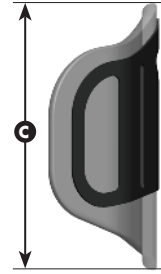

Ride® Java® Back Regular Size Matrix

Regular: Below Scapulae

Regular Deep: Below Scapulae

REGULAR

DEEP

Item	Measurement Type
A	Overall Back Width
B	Width Inside Foam
C	Back Height
D	Back Depth

REGULAR		A	B	C	D		
Back Width	Fits Wheelchair Widths	Overall Back Width	Width (Inside Foam)	Back Height	Back Depth	Carrying Weight*	On-Chair Weight**
14" Regular	13-16" / 33-41cm	14" / 36cm	13" / 33cm	14" / 36cm	3" / 8cm	2.0 lb / 1.0kg	3.8 lb / 1.7kg
15" Regular	14-17" / 36-43cm	15" / 38cm	13.5" / 34cm	14" / 36cm	3" / 8cm	2.4 lb / 1.1kg	4.2 lb / 1.9kg
16" Regular	15-18" / 38-46cm	16" / 41cm	14.5" / 37cm	14" / 36cm	3" / 8cm	2.7 lb / 1.2kg	4.5 lb / 2.0kg
17" Regular	16-19" / 41-48cm	17" / 43cm	15.5" / 39cm	14" / 36cm	3" / 8cm	2.9 lb / 1.3kg	4.7 lb / 2.1kg
18" Regular	17-20" / 43-51cm	18" / 46cm	16.5" / 42cm	14" / 36cm	3" / 8cm	3.1 lb / 1.4kg	4.9 lb / 2.2kg
19" Regular	18-21" / 46-53cm	19" / 48cm	17.5" / 44cm	14" / 36cm	3" / 8cm	3.3 lb / 1.5kg	5.1 lb / 2.3kg
20" Regular	19-22" / 48-56cm	20" / 51cm	18.5" / 47cm	14" / 36cm	3" / 8cm	3.5 lb / 1.6kg	5.3 lb / 2.4kg

REGULAR DEEP		A	B	C	D		
Back Width	Fits Wheelchair Widths	Overall Back Width	Width (Inside Foam)	Back Height	Back Depth	Carrying Weight*	On-Chair Weight**
14" Regular	13-16" / 33-41cm	14" / 36cm	13" / 33cm	14" / 36cm	6" / 15cm	2.4 lb / 1.1kg	4.2 lb / 1.9kg
15" Regular	14-17" / 36-43cm	15" / 38cm	13.5" / 34cm	14" / 36cm	6" / 15cm	2.7 lb / 1.2kg	4.5 lb / 2.0kg
16" Regular	15-18" / 38-46cm	16" / 41cm	14.5" / 37cm	14" / 36cm	6" / 15cm	3.0 lb / 1.3kg	4.8 lb / 2.2kg
17" Regular	16-19" / 41-48cm	17" / 43cm	15.5" / 39cm	14" / 36cm	6" / 15cm	3.2 lb / 1.4kg	5.0 lb / 2.2kg
18" Regular	17-20" / 43-51cm	18" / 46cm	16.5" / 42cm	14" / 36cm	6" / 15cm	3.4 lb / 1.5kg	5.2 lb / 2.3kg
19" Regular	18-21" / 46-53cm	19" / 48cm	17.5" / 44cm	14" / 36cm	6" / 15cm	3.6 lb / 1.6kg	5.4 lb / 2.4kg
20" Regular	19-22" / 48-56cm	20" / 51cm	18.5" / 47cm	14" / 36cm	6" / 15cm	3.8 lb / 1.7kg	5.6 lb / 2.5kg