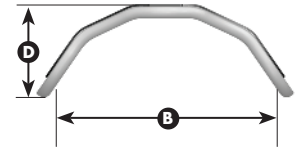

Ride® Java® Back Regular Size Matrix

Regular: Below Scapulae

Regular Deep: Below Scapulae

REGULAR

DEEP

Item	Measurement Type
A	Overall Back Width
B	Width Inside Foam
C	Back Height
D	Back Depth

REGULAR		A	B	C	D		
Back Width	Fits Wheelchair Widths	Overall Back Width	Width (Inside Foam)	Back Height	Back Depth	Carrying Weight*	On-Chair Weight**
14" Regular	13-16" / 33-41cm	14" / 36cm	13" / 33cm	14" / 36cm	3" / 8cm	2.0 lb / 1.0kg	3.8 lb / 1.7kg
15" Regular	14-17" / 36-43cm	15" / 38cm	13.5" / 34cm	14" / 36cm	3" / 8cm	2.4 lb / 1.1kg	4.2 lb / 1.9kg
16" Regular	15-18" / 38-46cm	16" / 41cm	14.5" / 37cm	14" / 36cm	3" / 8cm	2.7 lb / 1.2kg	4.5 lb / 2.0kg
17" Regular	16-19" / 41-48cm	17" / 43cm	15.5" / 39cm	14" / 36cm	3" / 8cm	2.9 lb / 1.3kg	4.7 lb / 2.1kg
18" Regular	17-20" / 43-51cm	18" / 46cm	16.5" / 42cm	14" / 36cm	3" / 8cm	3.1 lb / 1.4kg	4.9 lb / 2.2kg
19" Regular	18-21" / 46-53cm	19" / 48cm	17.5" / 44cm	14" / 36cm	3" / 8cm	3.3 lb / 1.5kg	5.1 lb / 2.3kg
20" Regular	19-22" / 48-56cm	20" / 51cm	18.5" / 47cm	14" / 36cm	3" / 8cm	3.5 lb / 1.6kg	5.3 lb / 2.4kg

REGULAR DEEP		A	B	C	D		
Back Width	Fits Wheelchair Widths	Overall Back Width	Width (Inside Foam)	Back Height	Back Depth	Carrying Weight*	On-Chair Weight**
14" Regular	13-16" / 33-41cm	14" / 36cm	13" / 33cm	14" / 36cm	6" / 15cm	2.4 lb / 1.1kg	4.2 lb / 1.9kg
15" Regular	14-17" / 36-43cm	15" / 38cm	13.5" / 34cm	14" / 36cm	6" / 15cm	2.7 lb / 1.2kg	4.5 lb / 2.0kg
16" Regular	15-18" / 38-46cm	16" / 41cm	14.5" / 37cm	14" / 36cm	6" / 15cm	3.0 lb / 1.3kg	4.8 lb / 2.2kg
17" Regular	16-19" / 41-48cm	17" / 43cm	15.5" / 39cm	14" / 36cm	6" / 15cm	3.2 lb / 1.4kg	5.0 lb / 2.2kg
18" Regular	17-20" / 43-51cm	18" / 46cm	16.5" / 42cm	14" / 36cm	6" / 15cm	3.4 lb / 1.5kg	5.2 lb / 2.3kg
19" Regular	18-21" / 46-53cm	19" / 48cm	17.5" / 44cm	14" / 36cm	6" / 15cm	3.6 lb / 1.6kg	5.4 lb / 2.4kg
20" Regular	19-22" / 48-56cm	20" / 51cm	18.5" / 47cm	14" / 36cm	6" / 15cm	3.8 lb / 1.7kg	5.6 lb / 2.5kg