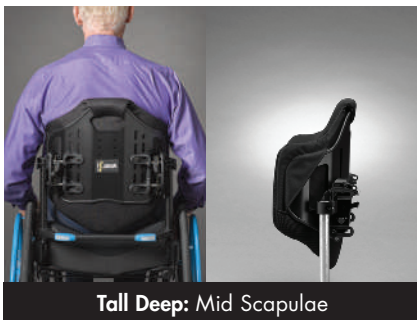

Ride® Java® Back Tall Size Matrix

Item	Measurement Type
A	Overall Back Width
B	Width Inside Foam
C	Back Height
D	Back Depth

TALL		A	B	C	D		
Back Width	Fits Wheelchair Widths	Overall Back Width	Width (Inside Foam)	Back Height	Back Depth	Carrying Weight*	On-Chair Weight**
14" Tall	13-16" / 33-41cm	14" / 36cm	13" / 33cm	18" / 46cm	3" / 8cm	2.7 lb / 1.2kg	4.5 lb / 2.1kg
15" Tall	14-17" / 36-43cm	15" / 38cm	13.5" / 34cm	18" / 46cm	3" / 8cm	2.9 lb / 1.3kg	4.7 lb / 2.2kg
16" Tall	15-18" / 38-46cm	16" / 41cm	14.5" / 37cm	18" / 46cm	3" / 8cm	3.2 lb / 1.5kg	5.0 lb / 2.3kg
17" Tall	16-19" / 41-48cm	17" / 43cm	15.5" / 39cm	18" / 46cm	3" / 8cm	3.4 lb / 1.6kg	5.2 lb / 2.4kg
18" Tall	17-20" / 43-51cm	18" / 46cm	16.5" / 42cm	18" / 46cm	3" / 8cm	3.6 lb / 1.7kg	5.4 lb / 2.5kg
19" Tall	18-21" / 46-53cm	19" / 48cm	17.5" / 44cm	18" / 46cm	3" / 8cm	3.8 lb / 1.7kg	5.6 lb / 2.6kg
20" Tall	19-22" / 48-56cm	20" / 51cm	18.5" / 47cm	18" / 46cm	3" / 8cm	4.0 lb / 1.8kg	5.8 lb / 2.7kg

TALL DEEP		A	B	C	D		
Back Width	Fits Wheelchair Widths	Overall Back Width	Width (Inside Foam)	Back Height	Back Depth	Carrying Weight*	On-Chair Weight**
14" Tall	13-16" / 33-41cm	14" / 36cm	13" / 33cm	18" / 46cm	6" / 15cm	3.3 lb / 1.5kg	5.1 lb / 2.3kg
15" Tall	14-17" / 36-43cm	15" / 38cm	13.5" / 34cm	18" / 46cm	6" / 15cm	3.3 lb / 1.5kg	5.1 lb / 2.3kg
16" Tall	15-18" / 38-46cm	16" / 41cm	14.5" / 37cm	18" / 46cm	6" / 15cm	3.6 lb / 1.7kg	5.4 lb / 2.5kg
17" Tall	16-19" / 41-48cm	17" / 43cm	15.5" / 39cm	18" / 46cm	6" / 15cm	3.8 lb / 1.7kg	5.6 lb / 2.6kg
18" Tall	17-20" / 43-51cm	18" / 46cm	16.5" / 42cm	18" / 46cm	6" / 15cm	4.0 lb / 1.8kg	5.8 lb / 2.7kg
19" Tall	18-21" / 46-53cm	19" / 48cm	17.5" / 44cm	18" / 46cm	6" / 15cm	4.2 lb / 2.0kg	6.0 lb / 2.7kg
20" Tall	19-22" / 48-56cm	20" / 51cm	18.5" / 47cm	18" / 46cm	6" / 15cm	4.4 lb / 2.0kg	6.2 lb / 2.8kg

Specifications are subject to change. * Java Back, less mounting hardware, ** Java Back, complete with hardware.