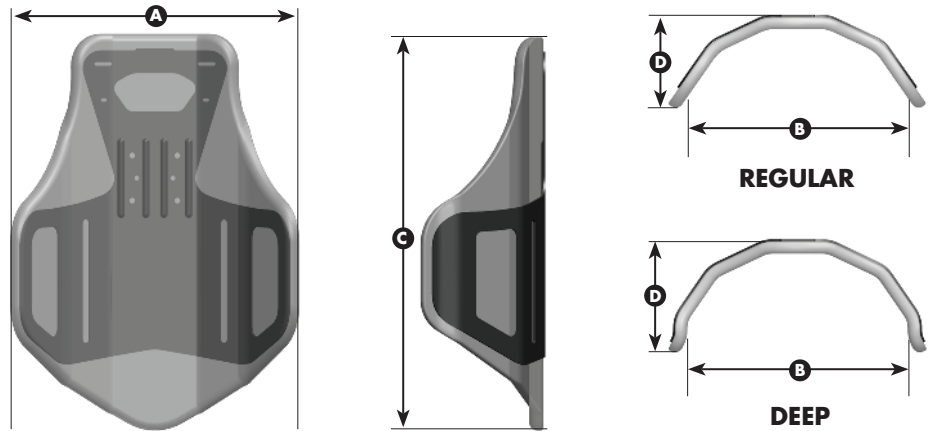

Specifications are subject to change. * Java Back, less mounting hardware, ** Java Back, complete with hardware.

Ride® Java® Back Grande Size Matrix

Grande Regular: Top of Shoulder

Grande Deep: Top of Shoulder

Item	Measurement Type
A	Overall Back Width
B	Width Inside Foam
C	Back Height
D	Back Depth

GRANDE REGULAR		A	B	C	D	Carrying Weight*	On-Chair Weight**
Back Width	Fits Wheelchair Widths	Overall Back Width	Width (Inside Foam)	Back Height	Back Depth		
14" Grande	13-16" / 33-41cm	14" / 36cm	13" / 33cm	22" / 56cm	3" / 8cm	3.0 lb / 1.4kg	4.8 lb / 2.2kg
15" Grande	14-17" / 36-43cm	15" / 38cm	13.5" / 34cm	22" / 56cm	3" / 8cm	4.0 lb / 1.8kg	5.8 lb / 2.7kg
16" Grande	15-18" / 38-46cm	16" / 41cm	14.5" / 37cm	22" / 56cm	3" / 8cm	4.4 lb / 2.0kg	6.2 lb / 2.8kg
17" Grande	16-19" / 41-48cm	17" / 43cm	15.5" / 39cm	22" / 56cm	3" / 8cm	4.6 lb / 2.1kg	6.4 lb / 2.9kg
18" Grande	17-20" / 43-51cm	18" / 46cm	16.5" / 42cm	22" / 56cm	3" / 8cm	4.8 lb / 2.2kg	6.6 lb / 3.0kg
19" Grande	18-21" / 46-53cm	19" / 48cm	17.5" / 44cm	22" / 56cm	3" / 8cm	5.0 lb / 2.3kg	6.8 lb / 3.1kg
20" Grande	19-22" / 48-56cm	20" / 51cm	18.5" / 47cm	22" / 56cm	3" / 8cm	5.2 lb / 2.4kg	7.0 lb / 3.2kg