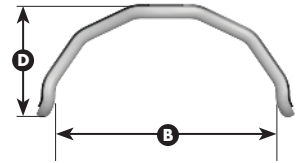

Ride® Java® Back Regular Size Matrix

Regular: Below Scapulae

Regular Deep: Below Scapulae

REGULAR

DEEP

Item	Measurement Type
A	Overall Back Width
B	Width Inside Foam
C	Back Height
D	Back Depth

REGULAR		A	B	C	D		
Back Width	Fits Wheelchair Widths	Overall Back Width	Width (Inside Foam)	Back Height	Back Depth	Carrying Weight*	On-Chair Weight**
14" Regular	13-16" / 33-41cm	14" / 36cm	13" / 33cm	14" / 36cm	3" / 8cm	2.0 lb / 1.0kg	3.8 lb / 1.7kg
15" Regular	14-17" / 36-43cm	15" / 38cm	13.5" / 34cm	14" / 36cm	3" / 8cm	2.4 lb / 1.1kg	4.2 lb / 1.9kg
16" Regular	15-18" / 38-46cm	16" / 41cm	14.5" / 37cm	14" / 36cm	3" / 8cm	2.7 lb / 1.2kg	4.5 lb / 2.0kg
17" Regular	16-19" / 41-48cm	17" / 43cm	15.5" / 39cm	14" / 36cm	3" / 8cm	2.9 lb / 1.3kg	4.7 lb / 2.1kg
18" Regular	17-20" / 43-51cm	18" / 46cm	16.5" / 42cm	14" / 36cm	3" / 8cm	3.1 lb / 1.4kg	4.9 lb / 2.2kg
19" Regular	18-21" / 46-53cm	19" / 48cm	17.5" / 44cm	14" / 36cm	3" / 8cm	3.3 lb / 1.5kg	5.1 lb / 2.3kg
20" Regular	19-22" / 48-56cm	20" / 51cm	18.5" / 47cm	14" / 36cm	3" / 8cm	3.5 lb / 1.6kg	5.3 lb / 2.4kg

REGULAR DEEP		A	B	C	D		
Back Width	Fits Wheelchair Widths	Overall Back Width	Width (Inside Foam)	Back Height	Back Depth	Carrying Weight*	On-Chair Weight**
14" Regular	13-16" / 33-41cm	14" / 36cm	13" / 33cm	14" / 36cm	6" / 15cm	2.4 lb / 1.1kg	4.2 lb / 1.9kg
15" Regular	14-17" / 36-43cm	15" / 38cm	13.5" / 34cm	14" / 36cm	6" / 15cm	2.7 lb / 1.2kg	4.5 lb / 2.0kg
16" Regular	15-18" / 38-46cm	16" / 41cm	14.5" / 37cm	14" / 36cm	6" / 15cm	3.0 lb / 1.3kg	4.8 lb / 2.2kg
17" Regular	16-19" / 41-48cm	17" / 43cm	15.5" / 39cm	14" / 36cm	6" / 15cm	3.2 lb / 1.4kg	5.0 lb / 2.2kg
18" Regular	17-20" / 43-51cm	18" / 46cm	16.5" / 42cm	14" / 36cm	6" / 15cm	3.4 lb / 1.5kg	5.2 lb / 2.3kg
19" Regular	18-21" / 46-53cm	19" / 48cm	17.5" / 44cm	14" / 36cm	6" / 15cm	3.6 lb / 1.6kg	5.4 lb / 2.4kg
20" Regular	19-22" / 48-56cm	20" / 51cm	18.5" / 47cm	14" / 36cm	6" / 15cm	3.8 lb / 1.7kg	5.6 lb / 2.5kg