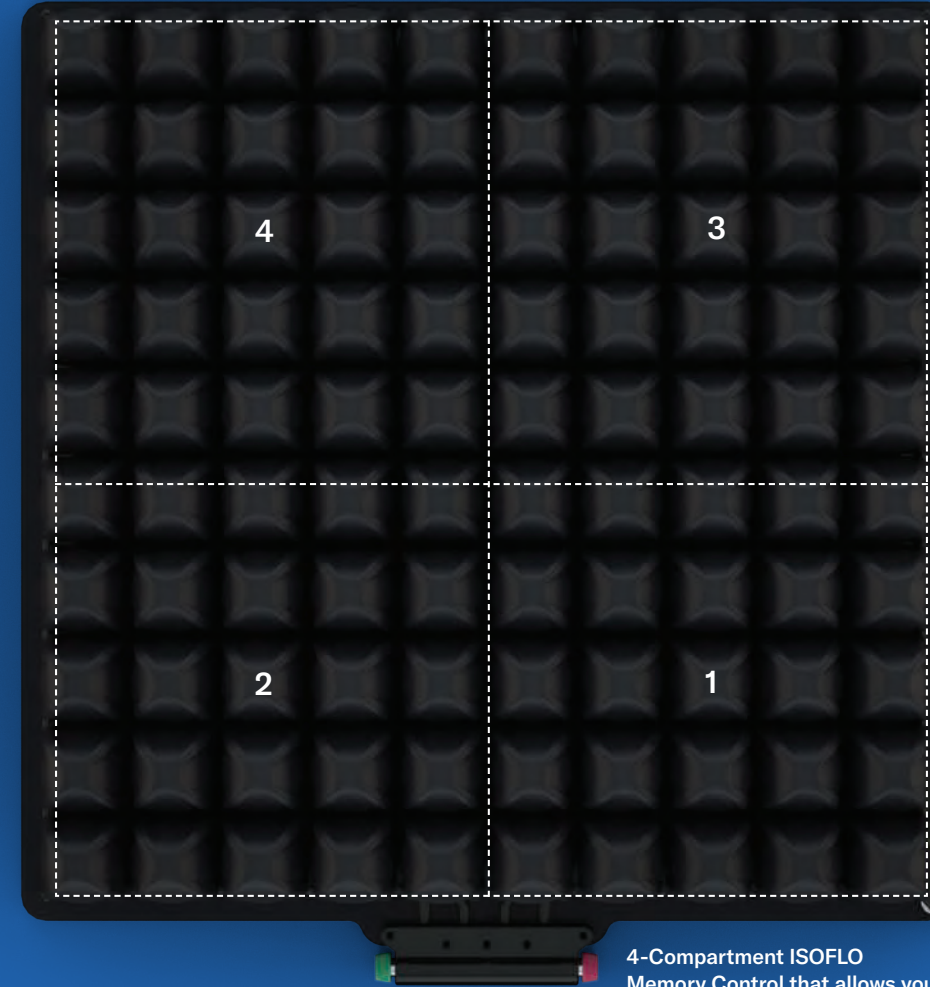

4-Compartment ISO FLO Memory Control that allows you to easily find and set the right position each and every time.

ROHO QUADTRO SELECT®

E2624/E2625

QUADTRO SELECT is the most clinically advanced cushion in the ROHO product family, constantly adapting to your needs or activities. With the exclusive ISO FLO Memory Control and independent four-compartment design, you have the ultimate control over the inflation levels across your cushion, making it easy to ensure you are positioned properly. The interconnected air cells envelop your body, delivering maximum immersion and positioning, while protecting you from skin and soft tissue breakdown.

Key benefits:

- positions you left and right and front and back
- stabilizes and holds the position of your pelvis and thighs
- delivers skin and tissue protection
- easy to set up
- available in three different cell heights: HIGH PROFILE® (4.25")/MID PROFILE™ (3.25")/LOW PROFILE® (2.25")

Sizes* Widths: 11"-26.25" (28 cm-67 cm)
 Depths: 11.75"-23.75" (30 cm-60 cm)

*For full size listing, please see the Cushion Sizing and Ordering Guide or permobil.com.