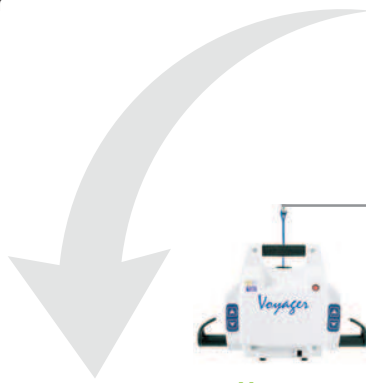

Portable ceiling lift comparison

Savaria Monarch

The Monarch portable ceiling lift is one of the lightest on the market weighing only 11 lb, but still lifts the industry standard of 440 lb.

The unique spreader bar includes our industry-leading secure sling mechanism designed to ensure loop attachments cannot be unintentionally removed.

- Ultra-lightweight unit
- Express recharge
- Increased battery capacity
- Unique sling retention spreader bar

Savaria Monarch
portable ceiling lift

Voyager

Maxi Sky 440

Prism P-440

RisePorto 4500

	Savaria Monarch	Voyager	Maxi Sky 440	Prism P-440	RisePorto 4500
Product weight	11 lb	13.3 lb	15.5 lb	11 lb	13.3 lb
Weight capacity	286 lb / 440 lb	440 lb	440 lb	440 lb	308 lb / 452 lb
Speed (in/s) with 264.5 lb	2	1.6	1.6		1
Speed (in/s) with 440 lb	1.8	1.2	1.2		0.7
Travel (in)	90.5	86.6	86.6	78.7	66.9
Soft start/stop	Yes	Yes	Yes	Yes	No
Number of lifts with an avg. charge at 198 lb load	80	26	27	35	50
Lifting clearance	13.5 in	13.5 in	15.8 in	18 in	18 in