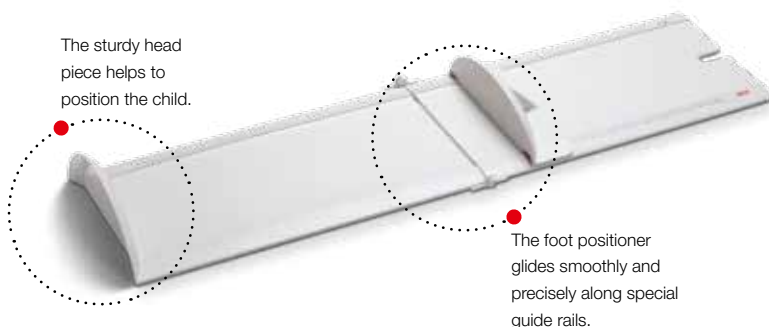

### Heavy work made light.

The seca 417 measuring board is the mobile alternative to the seca 416 infantometer. Its fold-up mechanism and low weight make the seca 417 compact and lightweight for easy transport. It is simple to use and, thanks to its smooth surface, easy to clean. Durability and a long service life are guaranteed by high-quality materials.

#### Simple operation.

A hinge joins together the two parts of the seca 417 measuring board. It has an integrated head piece and a separate foot positioner that smoothly runs along the gently raised guide rail. For a precise measurement, all the user has to do is place the head of the child against the head piece, stretch out the legs and move the foot positioner to the soles of the feet.

The measurement results are easy to read from the large scale.

The high-quality folding mechanism guarantees a long service life.

The sturdy head piece helps to position the child.

The foot positioner glides smoothly and precisely along special guide rails.

#### Easy-to-read results.

The seca 417 stadiometer is ideal for mobile use. During regularly scheduled examinations, medical personnel check the nutritional condition and development of infants and toddlers. The process should go quickly, so it's important to be able to read results easily. The red markings and high-quality printing of the scale don't fade even after years of intense use.