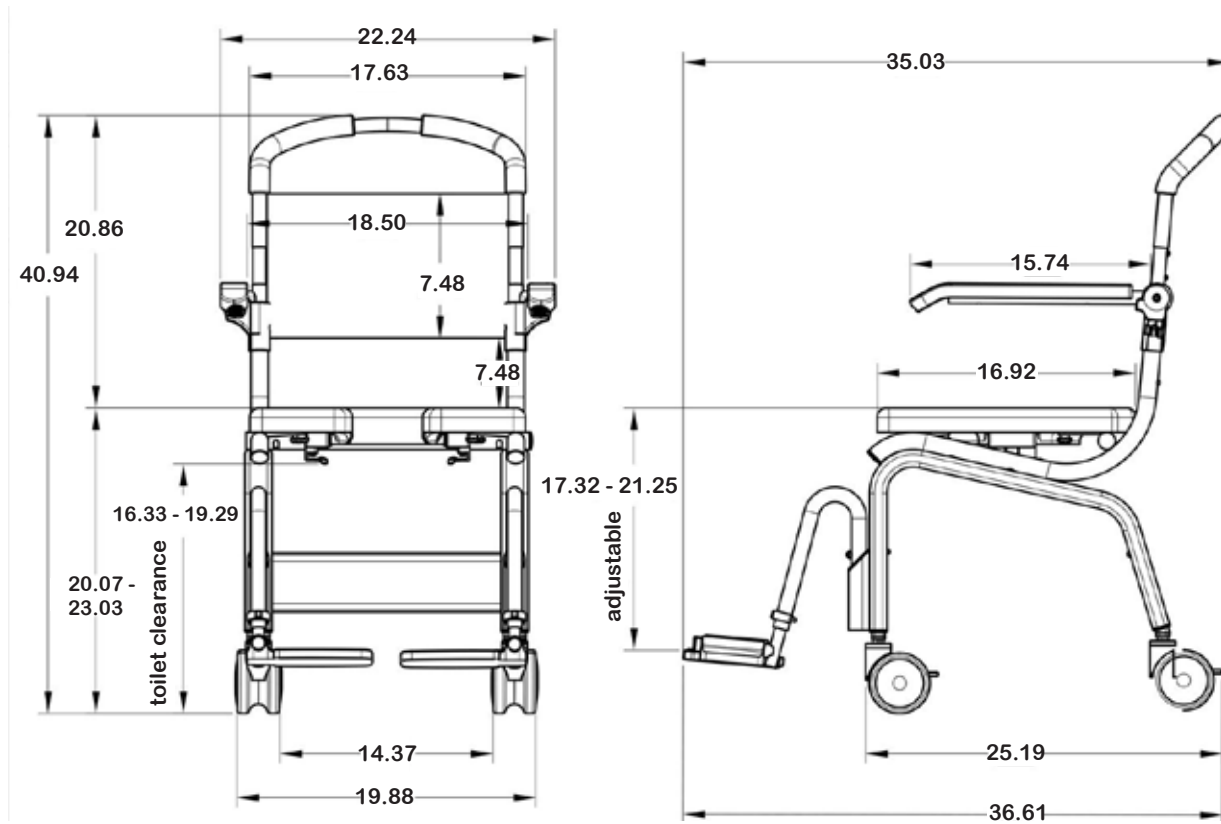

SB6c

Dimensions = Inches

Product features:

- Weight capacity - 300lb
- Rolls over most standard toilets
- Low maintenance
- Arms - lockable / flip-back
- Height adjustable
- Footrests - removable and swing-away, height adjustable
- No rust aluminum frame (Grade 6061 T6)
- Stainless steel parts and hardware (Grade 304)
- Safety belts - lap or chest belts plus calf strap
- Caster Wheels - 4" all locking
- Commode system with deflector splash guard
- Tool-free assembly

The SB6c has a 450mm wide foam seat cushion and can also be used as a commode chair. The SB6c shower chair comes with 4 locking high quality caster wheels, a commode system and numerous accessories to choose from.

The SB6c Roll-InBuddy Lite is lightweight, durable and has a lifetime warranty on the frame.

Product Features:

- Weight capacity - 136kg
- Rolls over most standard toilets
- Arms - lockable / flip-back
- Height adjustable
- Footrests - removable and swing-away, height adjustable
- No rust aluminum frame (Grade 6061 T6)
- Stainless steel parts and hardware (Grade 304)
- Safety belts - lap or chest belts plus calf strap
- Caster Wheels -100mm all locking
- Commode system with deflector splash guard
- Tool-free assembly

Product Dimensions:

- Chair width - over caster wheels 505mm
- Chair Width – over arms 565mm
- Chair Width – Inside Arms 470mm
- Chair Length - including footrest 890mm (630mm with footrests removed)
- Backrest Width 448mm
- Backrest Height from Cushion to top 380mm
- Toilet Height Clearance (maximum) 490mm
- Toilet width clearance at narrowest 365mm (at casters)
- Toilet clearance can depend upon the shape of the toilet pan
- Seat Cushion Dimensions 460 W x 430mm D
- Seat Height from Floor 510mm to 585mm (Adjustable)
- Seat Cushion Opening 175mm W x 335mm L
- Box Dimensions L 580mm x W 570mm x H 500mm
- Box Gross Weight 15.8kg