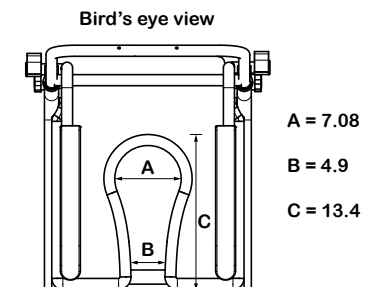

SB6c

Dimensions = Inches

Product features:

- Weight capacity - 300lb
- Rolls over most standard toilets
- Low maintenance
- Arms - lockable / flip-back
- Height adjustable
- Footrests - removable and swing-away, height adjustable
- No rust aluminum frame (Grade 6061 T6)
- Stainless steel parts and hardware (Grade 304)
- Safety belts - lap or chest belts plus calf strap
- Caster Wheels - 4" all locking
- Commode system with deflector splash guard
- Tool-free assembly

Accessory items

- Refer to the accessory pages or on our website