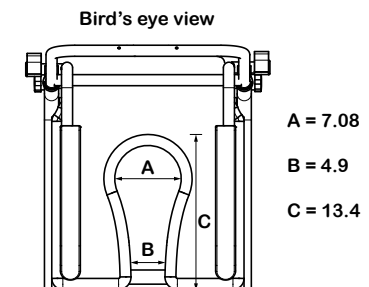

SB6w

Dimensions = Inches

Product features:

- Weight capacity - 300lb
- Rolls over most standard toilets
- Low maintenance
- Arms - Lockable / flip-back
- Height adjustable
- Footrests - removable and swing-away, height adjustable
- No rust aluminum frame (Grade 6061 T6)
- Stainless steel parts and hardware (Grade 304)
- Safety belts - lap or chest belts plus calf strap
- Caster Wheels - 4" all locking
- Commode system with deflector splash guard
- Soft blow-mold cushion
- Tool-free assembly

Accessory items

- Refer to the accessory pages or on our website