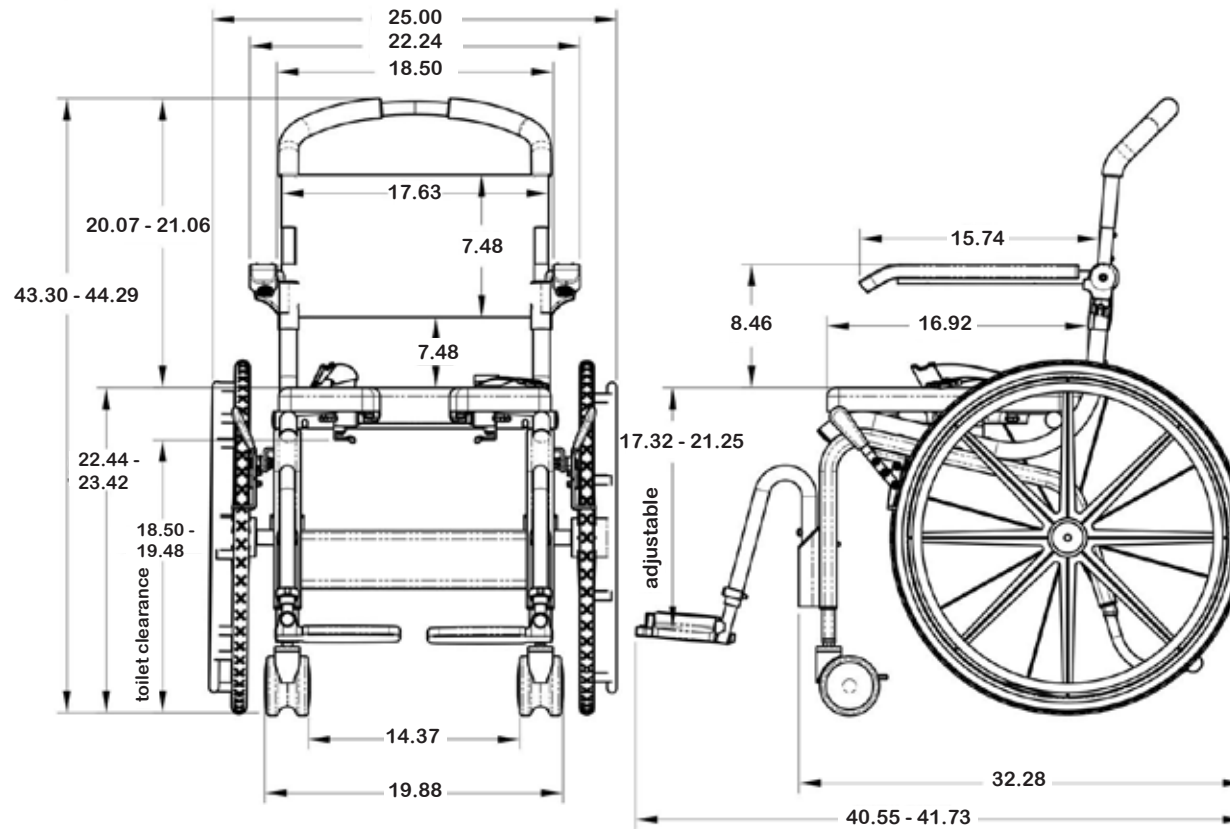

## ROLL-INBUDDY SOLO

For roll-in showers

The SB6w mobile shower chair from Showerbuddy is designed for accessible or roll-in showers and for users who can self-propel. It can roll straight over most toilets and into the shower, reducing transfers for the user. The SB6w has a 450mm wide soft foam seat cushion that is height adjustable and can also be used as a commode chair.

# SB6w

Dimensions = Inches

## Product features:

- Weight capacity - 300lb
- Rolls over most standard toilets
- Low maintenance
- Arms - Lockable / flip-back
- Height adjustable
- Footrests - removable and swing-away, height adjustable
- No rust aluminum frame (Grade 6061 T6)
- Stainless steel parts and hardware (Grade 304)
- Safety belts - lap or chest belts plus calf strap
- Caster Wheels - 4" all locking
- Commode system with deflector splash guard
- Soft blow-mold cushion
- Tool-free assembly

### Product Dimensions:

- Chair Width - over wheelchair wheels 635mm
- Chair Width - over arms 565mm
- Chair Width - Inside Arms 470mm
- Chair Length - including footrest 1060mm (820mm with footrests removed)
- Backrest Width 448mm
- Backrest Height from Cushion to top 380mm
- Toilet Height Clearance (maximum) 495mm
- Toilet width clearance at narrowest 365mm (at casters)
- Toilet clearance can depend upon the shape of the toilet pan
- Seat Cushion Dimensions 460 W x 430mm D
- Seat Height from Floor 570mm to 595mm (Adjustable)
- Seat Cushion Opening 175mm W x 335mm L
- Box Dimensions L 660mm x W 640mm x H 540mm
- Box Gross Weight 20.8kg