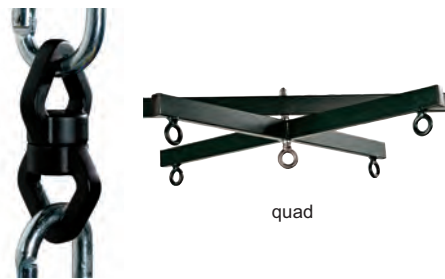

rotator accessories

1. rotator adapter adds a new dimension and vestibular challenge to swinging

30-1695	single attachment
30-1697	quadruple attachment