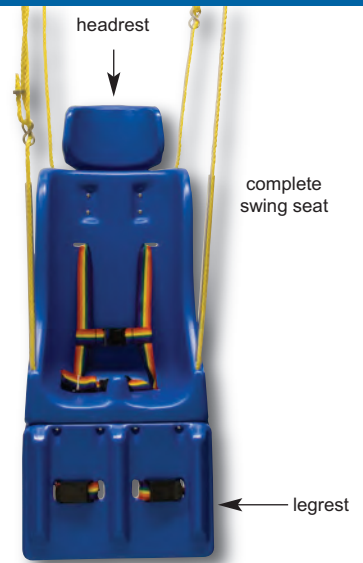

Skillbuilders® swing seats

seat	inner dimensions	capacity
small	20"L x 12"W x 9"D	75 lb
medium	23"L x 15"W x 10"D	150 lb
large	31"L x 20"W x 14"D	200 lb

- plastic seat is available with and without a built-in abductor (pommel)
- safety harness and crotch strap standard for proper positioning
- adjustable suspension mechanism will fit any frame up to ten feet
- optional headrest, legrest, seat cover and swing tie-down straps available

- complete full support swing seat comes with pommel, headrest and legrest, harness and crotch strap
- small is for child, medium for teenager and large for adult

	seat with pommel	
	with rope	with chain
small	30-1630	30-1590
medium	30-1631	30-1591
large	30-1632	30-1592

	seat without pommel	
	with rope	with chain
small	30-1634	30-1593
medium	30-1635	30-1594
large	30-1636	30-1595

	complete swing seat	
	with rope	with chain
small	30-1640	30-1596
medium	30-1641	30-1597
large	30-1642	30-1598

bouncer accessory

- bounce adapter adds a new dimension of vestibular challenge to swinging
- child can bounce while swinging back-and-forth or use without swinging
- 125 lb working load each bouncer

30-1692	bouncer, each
30-1692-2	bouncer, pair