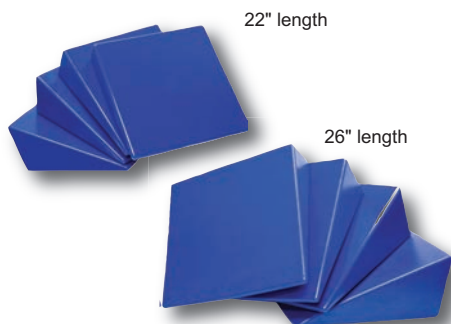

Skillbuilders® premium molded rolls and wedges have integral waterproof coating that is easily cleaned for years of use

Skillbuilders® wedges

- wedges are ideal positioning shapes for exercise therapy
- put under back, arm or leg of user for comfortable and functional positioning
- provides necessary leverage to promote exercise regime

L x W x H		incline
22 x 20 x 4"	30-1010	11°
22 x 20 x 6"	30-1011	16°
22 x 20 x 8"	30-1012	20°
22 x 20 x 10"	30-1013	25°
26 x 24 x 6"	30-1014	9°
26 x 24 x 8"	30-1015	13°
26 x 24 x 10"	30-1016	17°
26 x 24 x 12"	30-1017	22°

L x dia	
24 x 4"	30-1000
24 x 6"	30-1001
24 x 8"	30-1002
36 x 8"	30-1003
36 x 10"	30-1004
36 x 12"	30-1005
48 x 12"	30-1006
48 x 14"	30-1007
48 x 16"	30-1008

Skillbuilders® half rolls

- half rolls combine stability of a wedge with the positioning versatility of a roll
- includes hook fastener on bottom to anchor roll
- provides stable base for knee flexion and extension