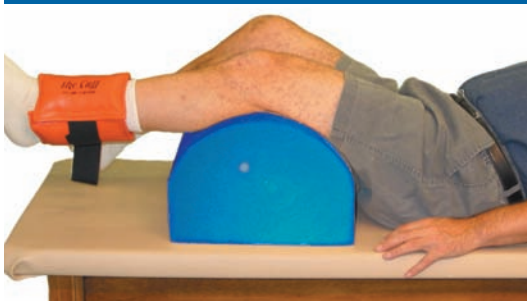

Skillbuilders® premium molded rolls and wedges have integral waterproof coating that is easily cleaned for years of use

Skillbuilders® wedges

- wedges are ideal positioning shapes for exercise therapy
- put under back, arm or leg of user for comfortable and functional positioning
- provides necessary leverage to promote exercise regime

Skillbuilders® rolls

- rolls, like wedges, are used to enhance exercise therapy and general positioning
- roll can be placed under the knee to allow weighted ankle lifts
- each roll has a webbing strap for easy carrying and storage

L x W x H	elevation	
18 x 4 x 2"	0"	30-1230
18 x 4 x 3"	1"	30-1231
24 x 6 x 4½"	1½"	30-1232
30 x 8" x 6"	2"	30-1233

Skillbuilders® therapist kit: wedge, roll and half roll

- therapy kits offer Skillbuilders® wedges, rolls and half rolls in convenient packages
- kits include:
 W = wedge (L x W x H")
 R = roll (L x dia)
 HR = half roll (L x W + elevation)

Skillbuilders® roll rack

30-1009 5-piece roll rack

Skillbuilders® knee supports

- supports knees and lower legs when user is in supine position

L x W x H		
13 x 21 x 15"	30-1250	wedge
12 x 22 x 8"	30-1251	crescent