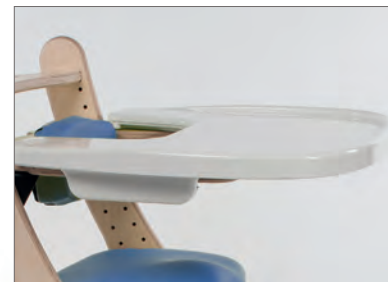

Our standard Zoomi

The standard Zoomi is ideally suited to the classroom and home. Both the seat and footrest can be easily adjusted to the appropriate height and depth, allowing the chair to accommodate your child's needs as they grow.

zoomi+

One size fits all

Zoomi's innovative and unique seating system has been designed to grow with your child, covering an extensive age range, all the way up to young adults.

Zoomi+

Following collaboration with a number of therapists, we have developed Zoomi+. Complete with low back padded cover, armrest, quick release tray, 5-point harness, flat padded seat, slotted footrest and mobile skis, it offers the ideal solution for children who require a little extra postural support.

Standard features

- Frame
- Low back padded cover
- Armrest
- Quick release tray
- 5-point harness
- Flat padded seat
- Slotted footboard
- Mobile skis

Armrest

ITEM # AR019

Provides arm support

Used for the Quick release tray

Quick release tray

ITEM # TR104

Helps to stabilize trunk

Available in white only

Must be used with armrest