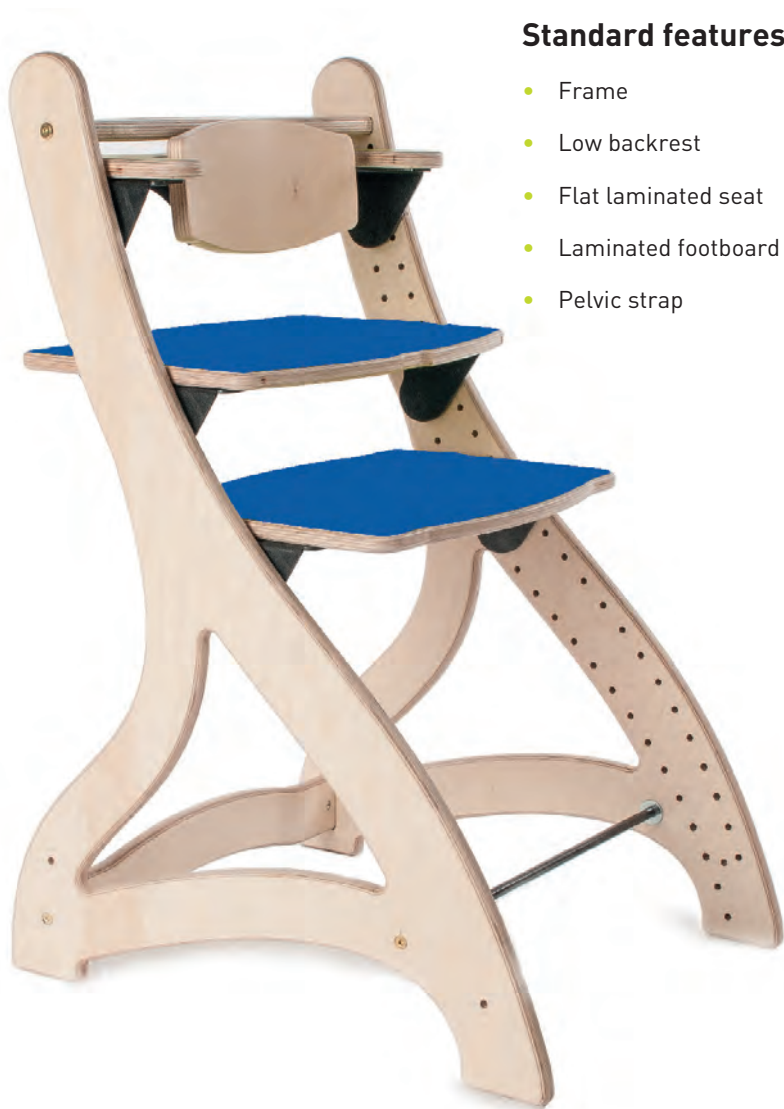

zoomi

Benefits of Zoomi

- Economical seating solution
- Grows with your child
- Highly adjustable
- Tailored to the needs of your child
- Contemporary design
- Easy to clean
- Stable base with slimline footprint
- Can be used at home and in school

Our standard Zoomi

The standard Zoomi is ideally suited to the classroom and home. Both the seat and footrest can be easily adjusted to the appropriate height and depth, allowing the chair to accommodate your child's needs as they grow.

Standard features

- Frame
- Low backrest
- Flat laminated seat
- Laminated footboard
- Pelvic strap

Zoomi technical data

all dimensions in inches unless otherwise stated

Size	1	
Seat to floor height range	4.3 - 24.2	
Seat width	17.7	
Seat depth	21.7	
Back height	10.2	
Back angle (°)	95/100/105	
Frame height	31.9	
Max user weight (lbs)	187.4	
Product weight (lbs)	35	
Colour	Zoomi standard	Zoomi +
Blue	13031	13032

zoomi+

One size fits all

Zoomi's innovative and unique seating system has been designed to grow with your child, covering an extensive age range, all the way up to young adults.

Zoomi+

Following collaboration with a number of therapists, we have developed Zoomi+. Complete with low back padded cover, armrest, quick release tray, 5-point harness, flat padded seat, slotted footrest and mobile skis, it offers the ideal solution for children who require a little extra postural support.