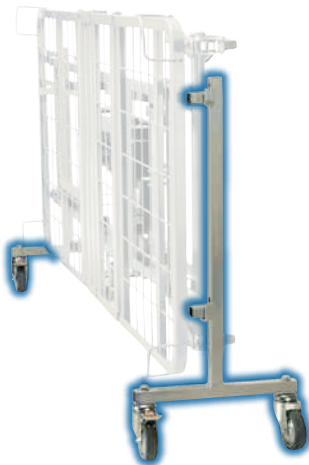

Ergonomic Transport Dollies

Span-America offers transport dollies to fit each of its bed models

SAFE. SIMPLE. CONVENIENT.

- Handy and compact
- Attach easily to both end of bed
- Bed can then safely be tipped on its side for relocation or servicing

- Easily navigates through doorways and into elevators
- Allows compact storage of overflow bed inventory

- Provides safe, comfortable access to under-bed components
- Makes servicing beds a breeze for busy maintenance staff

Transport Dollies

Item #	Description
Q6587	Set of bed transport dollies for Advantage, Rexx and Rexx Fast models
Q6699	Set of bed transport dollies for Encore models

Contact your local Span Representative or call
Beds/Furniture