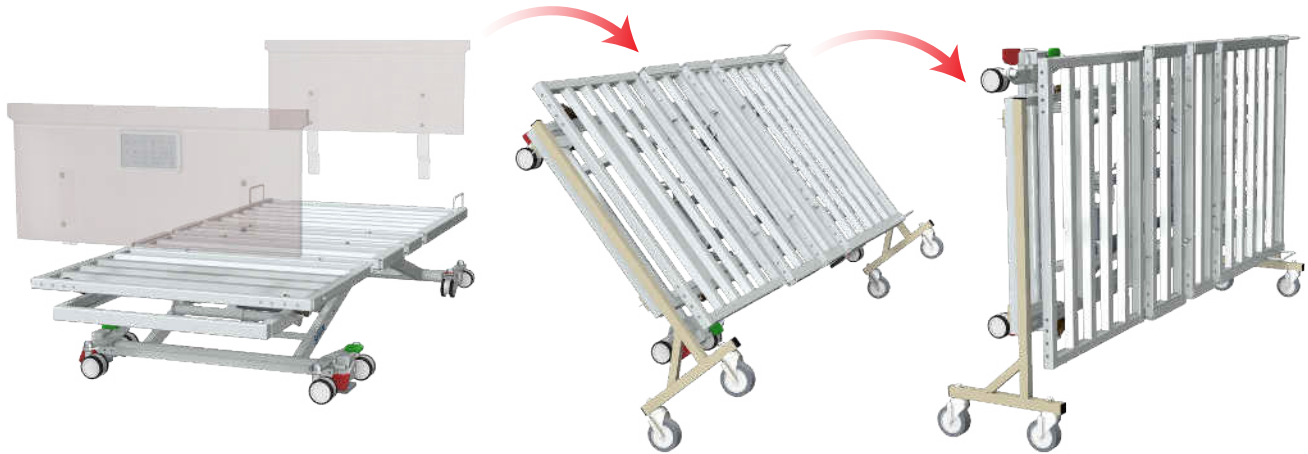

Ergonomic Transport Dollies

Span-America offers transport dollies to fit each of its bed models

SAFE. SIMPLE. CONVENIENT.

- Handy and compact
- Attach easily to both end of bed
- Bed can then safely be tipped on its side for relocation or servicing

- Easily navigates through doorways and into elevators
- Allows compact storage of overflow bed inventory

- Provides safe, comfortable access to under-bed components
- Makes servicing beds a breeze for busy maintenance staff

Transport Dollies

Item #	Description
Q6587	Set of bed transport dollies for Advantage, Rexx and Rexx Fast models
Q6699	Set of bed transport dollies for Encore models

Contact your local Span Representative or call
Beds/Furniture