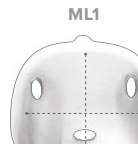

#### Headrests Cushions for both Small (MS) and Large Shells (ML)

MHS (Standard)

7.5"W x 6.5"H

MHL (w/ Laterals)

7"W x 6"H

MBH (Basic)

7.5"W x 6.5"H  
1.5"D

MBL (Basic w/ Laterals)

#### Back Cushions for Large Shell (ML)

10"W x 11"H

11"W x 13"H

13"W x 13"H

#### Seat Cushions for Small Shell (MS)

7"W x 6"D

9"W x 8"D

10"W x 10"D

10"W x 12"D

#### Seat Cushions for Large Shell (ML)

11"W x 11"D

12"W x 13"D

13"W x 15"D

13"W x 17"D

Online Dealer Resources: Get Quotes Instantly & Get Immediate Order Confirmations!  
Please mark clearly with an X the items you wish to purchase.