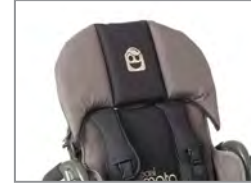

Four locking casters

PART #	DESCRIPTION	MSRP	QTY
60000000	CatchUp Chair Includes: 1" Padded Seat and Back Cushion + (Lg & Sm 8 Point Harness)	\$3,748.45	
60030109	CatchUp Adjustable Armrests (Pair) SMALL (Required for Tray)	\$548.26	
60030209	CatchUp Adjustable Armrests (Pair) LARGE (Required for Tray)	\$646.09	
60020109	CatchUp Chair Tray Kit for SMALL Armrests (Small Armrests Required / sold separately)	\$548.26	
60020209	CatchUp Chair Tray Kit LARGE Armrests (Large Armrests Required / Sold Separately)	\$646.09	
60040000	CatchUp Backrest Extension	\$318.16	
60050009	CatchUp Winged Headrest (Requires Backrest Extension)	\$283.43	

60020109 / 60020209

60030109 / 60030209

60040000

60050009

Can be used with up to a size 4 Soft-Touch® Liners

Seat Cushions	Cherry	Lilac	Aqua	Dark Gray	Inner Dimensions	Outer Dimensions	MSRP	CHECK BOX TO ORDER
Size 1 (LB1) *	72050101	72050102	72050104	72050109	7.5"W x 10"H	10.5"W x 10"H	\$385.95	
Size 2 (LS2)	72040201	72040202	72040204	72040209	10"W x 10"D x 4"H	12"W x 13"D	\$419.50	
Size 3 (LS3)	72040301	72040302	72040304	72040309	12"W x 12"D x 4.5"H	14"W x 15"D	\$479.09	
Size 4 (LS4)	72040401	72040402	72040404	72040409	14" W x 14" D X 4.5" H	17.5" W x 17.5" D	\$550.96	