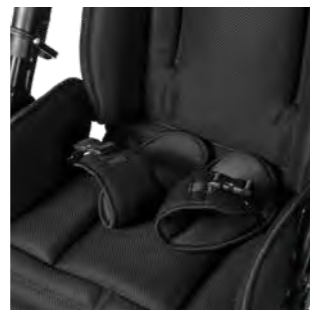

Soft pelvic harness (shown on size 2)