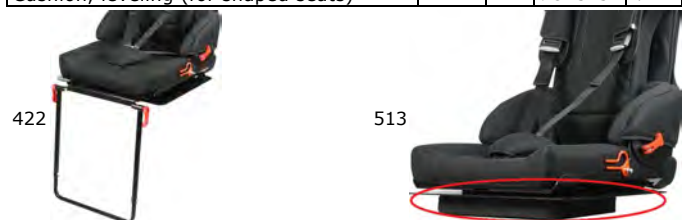

Accessories for i ddYf VcXm

<YUXfYgřz \Y][\hUX1 gtable, w. bracket	E1399	Each	£ 404	$275
Shoulder guides, left & right, w. brackets	E1399	Pair	£ 427	$245
Upper belt guide, additional*	E1399	Each	£ 425	$61
Chest clip**	E1399	Each	£ 423	$6