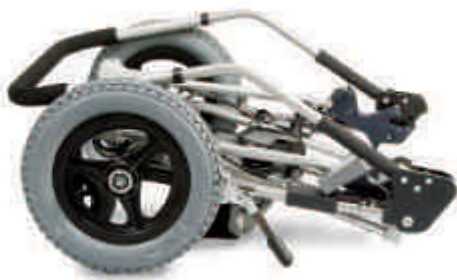

The positioning shell and seating system on the Xpress and TLC offer a 65° tilt range, extensive adjustment capabilities to accommodate growth, and options for recline and transit.

The Mighty Lite is an ultra lightweight portable chair that's perfect for people on the go.

Optional medial knee support

Footstraps

Kid Kart swing away lateral support push button release

- Adjustable contour cushion (shown)
- Centrally adjustable pre-ischial ledge
 - Undercut front ledge
 - Adjustable foam wedges for lateral thigh and knee supports
 - Adjustable foam wedge for medial knee/thigh support
 - Ability to attach lap belt at 45° or 90°
 - Seat well foam options conform med, med/soft or soft

- Standard seat cushion
- Medium density contoured foam
 - Built in 3" lateral hip & thigh supports
 - Medial thigh contour
 - Fixed ischial ledge

Standard cushion without lateral supports

Kid Kart Xpress

Kid Kart TLC

Portable: Folds with or without the seating system.

Kid Kart TLC in reverse seat configuration

Color Options

All canopies available in Cross Over or Center Stripe style.
See opposite page for pictures. Cross Over option shown below.