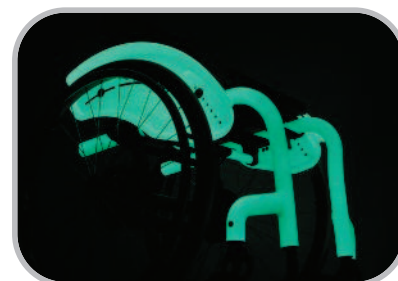

JAY's Innovative Pediatric Cushion!

The JAY® Zip™ was truly designed for skin protection and positioning through the use of anthropometrics of hip breadth, weight and ischial tuberosity spacing.

The Zip features a contoured foam base that's comfortable, effective and convenient.

Order with your Zone today!